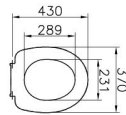

Name	Arkitekt WC Seat
Collection	Milton
Height	52
Width	370
Depth	445
Colour	White
Designer	VitrA Design Team
Hinge Type	Fixed Hinge
Soft close	No
Certificate	NF
Finish	Standard
Brand	VitrA
Thickness	Standard
Hinge Material	Metal

Product Code: 23-003-001

Description

VitrA reserves the right to make changes in products and technical details without prior notice.

All drawings contain the necessary measurements which are subject to standard tolerances. For exact measurements, in particular for customized installation scenarios, it can only be taken from the finished ceramic product.