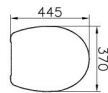

Name	Arkitekt WC Seat
Collection	Milton
Height	52
Width	370
Depth	445
Colour	White
Designer	VitrA Design Team
Hinge Type	Fixed Hinge
Soft close	No
Certificate	NF
Finish	Standard
Brand	VitrA
Thickness	Standard
Hinge Material	Metal

Product Code: 23-003-001

Description

VitrA reserves the right to make changes in products and technical details without prior notice.

All drawings contain the necessary measurements which are subject to standard tolerances. For exact measurements, in particular for customized installation scenarios, it can only be taken from the finished ceramic product.