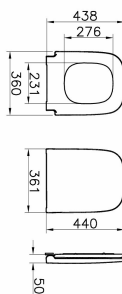

Name	S20 WC Seat
Collection	S20
Soft close	Yes
Colour	White

Product Code: 177-003-009

---

## Description

Metal Hinge, Top Fixing

---

---

VitrA reserves the right to make changes in products and technical details without prior notice.

All drawings contain the necessary measurements which are subject to standard tolerances. For exact measurements, in particular for customized installation scenarios, it can only be taken from the finished ceramic product.