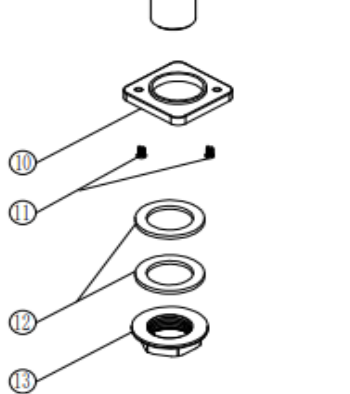

DATA SHEET

THE TUNBRIDGE WELLS
Brassware Co.

Broadwater Deck Mounted Bath Shower Mixer (Incl. Shower Kit)

- Product Code:** Chrome 167.BWADMBSM
Matt Black 167.BWADMBSMBL
- Construction:** Brass Body; zinc-alloy handles
- Plumbing Systems:** Suitable for all plumbing systems, hot and cold water pressure pref. balanced
Max. supply pressure differential requirement no greater than 5:1
- Water Pressure:** Min. 0.5 bar, Max. 6.0 bar
- Cartridge:** Ceramic disc valves
- Fitting:** G³/₄" BSP tails
- Packaging:** 35.5 x 26.5 x 42cm / carton (10 boxes)
Dimension: 25 x 22 x 18cm / box
Weight: 2.54Kg / box
- Guarantee:** **Chrome version:** 10 years against manufacturer's faults (Excluding serviceable parts)
Black version: 5 years against manufacturer's faults (Excluding serviceable parts)

Flow Rates (Litres per minute)

System Pressure	0.1 Bar	0.2 Bar	0.3 Bar	0.5 Bar	1.0 Bar	1.5 Bar	2.0 Bar	3.0 Bar	4.0 Bar	5.0 Bar
RZ04	-	7.4	-	14.5	21.9	24.0	26.0	27.0	-	-

All dimensions are in millimetres unless otherwise stated. The information contained on this page was correct at date of issue. Fitting dimensions are provided as a guide only. Some variation may occur due to manufacturing tolerances. We pursue a policy of continuing improvement in design and performance of our products and so reserve the right to change specifications without prior notice.

167.BWADMBSM**

THE TUNBRIDGE WELLS
Brassware Co.

No	Description	QTY
1	Indice Cap	2
2	Grab screw	2
3	Handle	2
4	Screw	2
5	Plastic Nut	2
6	3/4" 1/4 cartridge	1
7	3/4" 1/4 cartridge	1
8	Leg Body	2
9	Brass pipe	2
10	Base plate	2
11	Screw	4
12	Washer	4
13	Fixing nut	2
14	Grab screw	4
15	Connector	2
16	Washer	2
17	Diverter cover	1
18	Diverter cap	1
19	O-ring	1
20	Body	1

21	Spring	1
22	O-ring	2
23	Divter lever	1
24	Disc	1
25	O-ring	1
26	Outlet connector	1
27	Washer	1
28	Aerator	1
29	Aerator Cap	1
30	Hose 1.5m	1
31	Handset	1
32	Handset Holder	1
33	O-ring	4
34	Ring	2