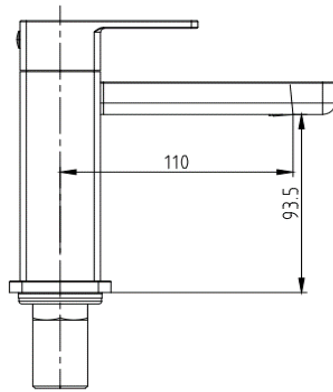

DATA SHEET

THE TUNBRIDGE WELLS
Brassware Co.

Broadwater Deck Mounted Bath Shower Mixer (Incl. Shower Kit)

- Product Code:** Chrome 167.BWADMBSM
Matt Black 167.BWADMBSMBL
- Construction:** Brass Body; zinc-alloy handles
- Plumbing Systems:** Suitable for all plumbing systems, hot and cold water pressure pref. balanced
Max. supply pressure differential requirement no greater than 5:1
- Water Pressure:** Min. 0.5 bar, Max. 6.0 bar
- Cartridge:** Ceramic disc valves
- Fitting:** G³/₄" BSP tails
- Packaging:** 35.5 x 26.5 x 42cm / carton (10 boxes)
Dimension: 25 x 22 x 18cm / box
Weight: 2.54Kg / box
- Guarantee:** **Chrome version:** 10 years against manufacturer's faults (Excluding serviceable parts)
Black version: 5 years against manufacturer's faults (Excluding serviceable parts)

Flow Rates (Litres per minute)

System Pressure	0.1 Bar	0.2 Bar	0.3 Bar	0.5 Bar	1.0 Bar	1.5 Bar	2.0 Bar	3.0 Bar	4.0 Bar	5.0 Bar
RZ04	-	7.4	-	14.5	21.9	24.0	26.0	27.0	-	-

All dimensions are in millimetres unless otherwise stated. The information contained on this page was correct at date of issue. Fitting dimensions are provided as a guide only. Some variation may occur due to manufacturing tolerances. We pursue a policy of continuing improvement in design and performance of our products and so reserve the right to change specifications without prior notice.

167.BWADMBSM**

THE TUNBRIDGE WELLS
Brassware Co.

No	Description	QTY
1	Indice Cap	2
2	Grab screw	2
3	Handle	2
4	Screw	2
5	Plastic Nut	2
6	3/4" 1/4 cartridge	1
7	3/4" 1/4 cartridge	1
8	Leg Body	2
9	Brass pipe	2
10	Base plate	2
11	Screw	4
12	Washer	4
13	Fixing nut	2
14	Grab screw	4
15	Connector	2
16	Washer	2
17	Diverter cover	1
18	Diverter cap	1
19	O-ring	1
20	Body	1