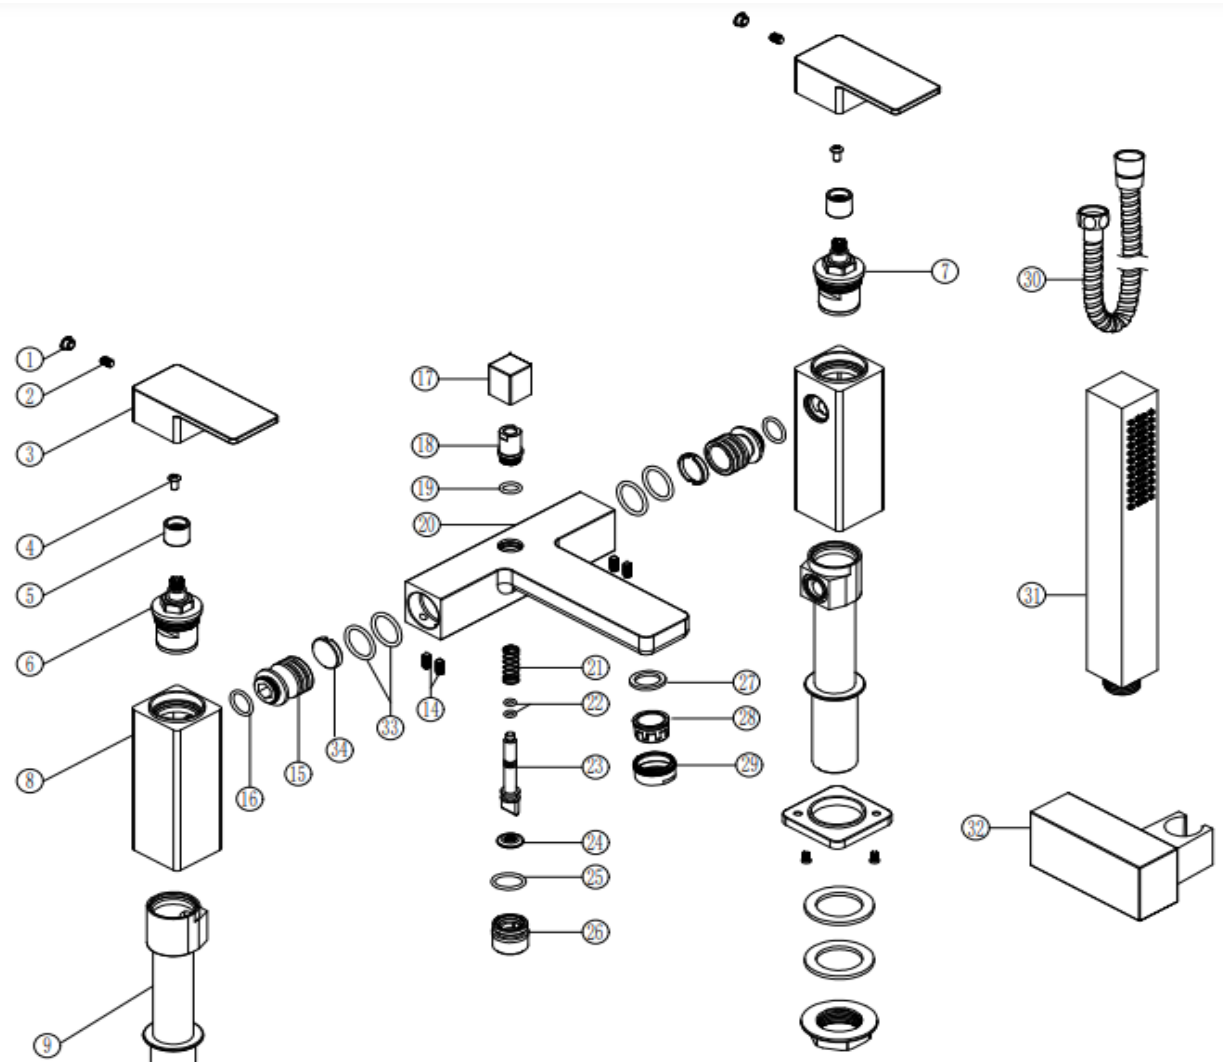

DATA SHEET

THE TUNBRIDGE WELLS
Brassware Co.

Broadwater Deck Mounted Bath Shower Mixer (Incl. Shower Kit)

- Product Code:** Chrome 167.BWADMBSM
Matt Black 167.BWADMBSMBL
- Construction:** Brass Body; zinc-alloy handles
- Plumbing Systems:** Suitable for all plumbing systems, hot and cold water pressure pref. balanced
Max. supply pressure differential requirement no greater than 5:1
- Water Pressure:** Min. 0.5 bar, Max. 6.0 bar
- Cartridge:** Ceramic disc valves
- Fitting:** G³/₄" BSP tails
- Packaging:** 35.5 x 26.5 x 42cm / carton (10 boxes)
Dimension: 25 x 22 x 18cm / box
Weight: 2.54Kg / box
- Guarantee:** **Chrome version:** 10 years against manufacturer's faults (Excluding serviceable parts)
Black version: 5 years against manufacturer's faults (Excluding serviceable parts)

Flow Rates (Litres per minute)

System Pressure	0.1 Bar	0.2 Bar	0.3 Bar	0.5 Bar	1.0 Bar	1.5 Bar	2.0 Bar	3.0 Bar	4.0 Bar	5.0 Bar
RZ04	-	7.4	-	14.5	21.9	24.0	26.0	27.0	-	-

All dimensions are in millimetres unless otherwise stated. The information contained on this page was correct at date of issue. Fitting dimensions are provided as a guide only. Some variation may occur due to manufacturing tolerances. We pursue a policy of continuing improvement in design and performance of our products and so reserve the right to change specifications without prior notice.

167.BWADMBSM**

THE TUNBRIDGE WELLS
Brassware Co.

No	Description	QTY
1	Indice Cap	2
2	Grab screw	2
3	Handle	2
4	Screw	2
5	Plastic Nut	2
6	3/4" 1/4 cartridge	1
7	3/4" 1/4 cartridge	1
8	Leg Body	2
9	Brass pipe	2
10	Base plate	2
11	Screw	4
12	Washer	4
13	Fixing nut	2
14	Grab screw	4
15	Connector	2
16	Washer	2
17	Diverter cover	1
18	Diverter cap	1
19	O-ring	1
20	Body	1

21	Spring	1
22	O-ring	2
23	Divter lever	1
24	Disc	1
25	O-ring	1
26	Outlet connector	1
27	Washer	1
28	Aerator	1
29	Aerator Cap	1
30	Hose 1.5m	1
31	Handset	1
32	Handset Holder	1
33	O-ring	4
34	Ring	2