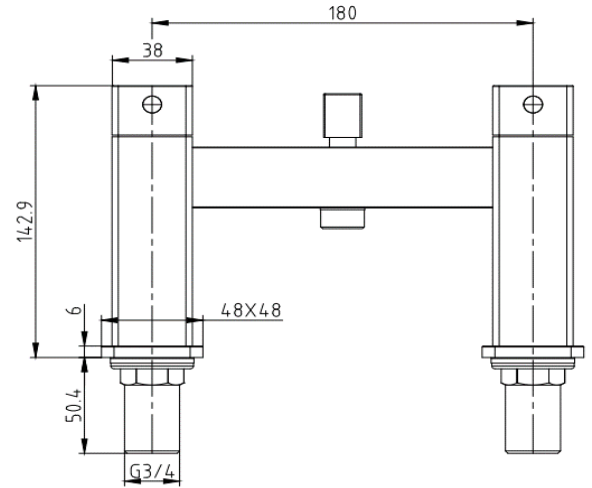

DATA SHEET

THE TUNBRIDGE WELLS
Brassware Co.

Broadwater Deck Mounted Bath Shower Mixer (Incl. Shower Kit)

- Product Code:** Chrome 167.BWADMBSM
Matt Black 167.BWADMBSMBL
- Construction:** Brass Body; zinc-alloy handles
- Plumbing Systems:** Suitable for all plumbing systems, hot and cold water pressure pref. balanced
Max. supply pressure differential requirement no greater than 5:1
- Water Pressure:** Min. 0.5 bar, Max. 6.0 bar
- Cartridge:** Ceramic disc valves
- Fitting:** G³/₄" BSP tails
- Packaging:** 35.5 x 26.5 x 42cm / carton (10 boxes)
Dimension: 25 x 22 x 18cm / box
Weight: 2.54Kg / box
- Guarantee:** **Chrome version:** 10 years against manufacturer's faults (Excluding serviceable parts)
Black version: 5 years against manufacturer's faults (Excluding serviceable parts)

Flow Rates (Litres per minute)

System Pressure	0.1 Bar	0.2 Bar	0.3 Bar	0.5 Bar	1.0 Bar	1.5 Bar	2.0 Bar	3.0 Bar	4.0 Bar	5.0 Bar
RZ04	-	7.4	-	14.5	21.9	24.0	26.0	27.0	-	-

All dimensions are in millimetres unless otherwise stated. The information contained on this page was correct at date of issue. Fitting dimensions are provided as a guide only. Some variation may occur due to manufacturing tolerances. We pursue a policy of continuing improvement in design and performance of our products and so reserve the right to change specifications without prior notice.

167.BWADMBSM**

THE TUNBRIDGE WELLS
Brassware Co.

No	Description	QTY
1	Indice Cap	2
2	Grab screw	2
3	Handle	2
4	Screw	2
5	Plastic Nut	2
6	3/4" 1/4 cartridge	1
7	3/4" 1/4 cartridge	1
8	Leg Body	2
9	Brass pipe	2
10	Base plate	2
11	Screw	4
12	Washer	4
13	Fixing nut	2
14	Grab screw	4
15	Connector	2
16	Washer	2
17	Diverter cover	1
18	Diverter cap	1
19	O-ring	1
20	Body	1