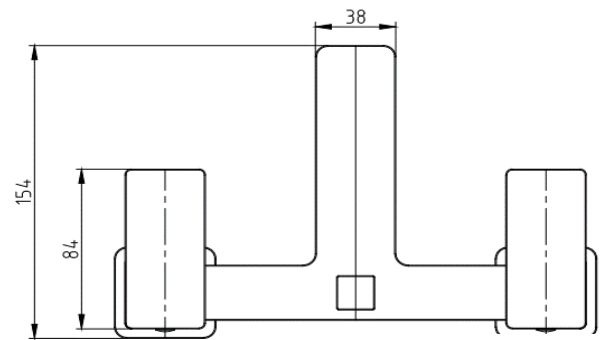

DATA SHEET

THE TUNBRIDGE WELLS
Brassware Co.

Broadwater Deck Mounted Bath Shower Mixer (Incl. Shower Kit)

- Product Code:** Chrome 167.BWADMBSM
Matt Black 167.BWADMBSMBL
- Construction:** Brass Body; zinc-alloy handles
- Plumbing Systems:** Suitable for all plumbing systems, hot and cold water pressure pref. balanced
Max. supply pressure differential requirement no greater than 5:1
- Water Pressure:** Min. 0.5 bar, Max. 6.0 bar
- Cartridge:** Ceramic disc valves
- Fitting:** G³/₄" BSP tails
- Packaging:** 35.5 x 26.5 x 42cm / carton (10 boxes)
Dimension: 25 x 22 x 18cm / box
Weight: 2.54Kg / box
- Guarantee:** **Chrome version:** 10 years against manufacturer's faults (Excluding serviceable parts)
Black version: 5 years against manufacturer's faults (Excluding serviceable parts)

Flow Rates (Litres per minute)

System Pressure	0.1 Bar	0.2 Bar	0.3 Bar	0.5 Bar	1.0 Bar	1.5 Bar	2.0 Bar	3.0 Bar	4.0 Bar	5.0 Bar
RZ04	-	7.4	-	14.5	21.9	24.0	26.0	27.0	-	-

All dimensions are in millimetres unless otherwise stated. The information contained on this page was correct at date of issue. Fitting dimensions are provided as a guide only. Some variation may occur due to manufacturing tolerances. We pursue a policy of continuing improvement in design and performance of our products and so reserve the right to change specifications without prior notice.

167.BWADMBSM**

THE TUNBRIDGE WELLS
Brassware Co.

No	Description	QTY
1	Indice Cap	2
2	Grab screw	2
3	Handle	2
4	Screw	2
5	Plastic Nut	2
6	3/4" 1/4 cartridge	1
7	3/4" 1/4 cartridge	1
8	Leg Body	2
9	Brass pipe	2
10	Base plate	2
11	Screw	4
12	Washer	4
13	Fixing nut	2
14	Grab screw	4
15	Connector	2
16	Washer	2
17	Diverter cover	1
18	Diverter cap	1
19	O-ring	1
20	Body	1