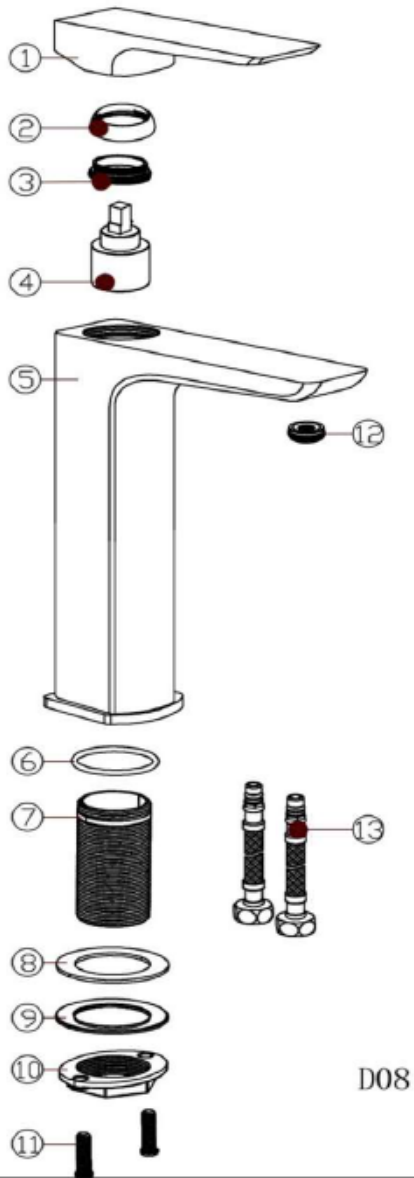

DATA SHEET

THE TUNBRIDGE WELLS
Brassware Co.

Bedgebury Tall Basin Mono Mixer - Brushed Brass

Product Code: 167.BBTBMBB

Construction: Brass Body, Zinc-alloy handle

Finish: Brushed Brass

Water Pressure: Min. 0.2 bar, Max. 6.0 bar

Aerator: Neoperl Slim Aerator

Fitting: M10 x 350mm G $\frac{1}{2}$ " BSP Female Flexi Tails

Packaging: 43 x 38.5 x 34cm/carton (8 boxes), Dimension: 37.5 x 20.5 x 8cm/box; Weight: 1.56Kg / box

Guarantee: 10 years against manufacturing faults (Excluding serviceable parts)

Flow Rates (litres per minute)

System Pressure	0.1 Bar	0.2 Bar	0.3 Bar	0.5 Bar	1.0 Bar	1.5 Bar	2.0 Bar	3.0 Bar	4.0 Bar	5.0 Bar
167.BBTBMBB	2.6	3.4	-	5.7	6.3	9.0	-	-	-	-

All dimensions are in millimetres unless otherwise stated. The information contained on this page was correct at date of issue. Fitting dimensions are provided as a guide only. Some variation may occur due to manufacturing tolerances. We pursue a policy of continuing improvement in design and performance of our products and so reserve the right to change specifications without prior notice.

167.BBTBMBB

THE TUNBRIDGE WELLS
Brassware Co.

13	D08-13	HOSE	2
12	D08-12	AERATOR	1
11	D08-11	SCREW	2
10	D08-10	NUT	1
9	D08-09	O RING	1
8	D08-08	O RING	1
7	D08-07	TAIL	1
6	D08-06	O RING	1
5	D08-05	BODY	1
4	D08-04	CARTRIDGE	1
3	D08-03	Cartridge nut	1
2	D08-02	SHROUD	1
1	D08-01	HANDLE	1
NO	CODE	NAME	QTY