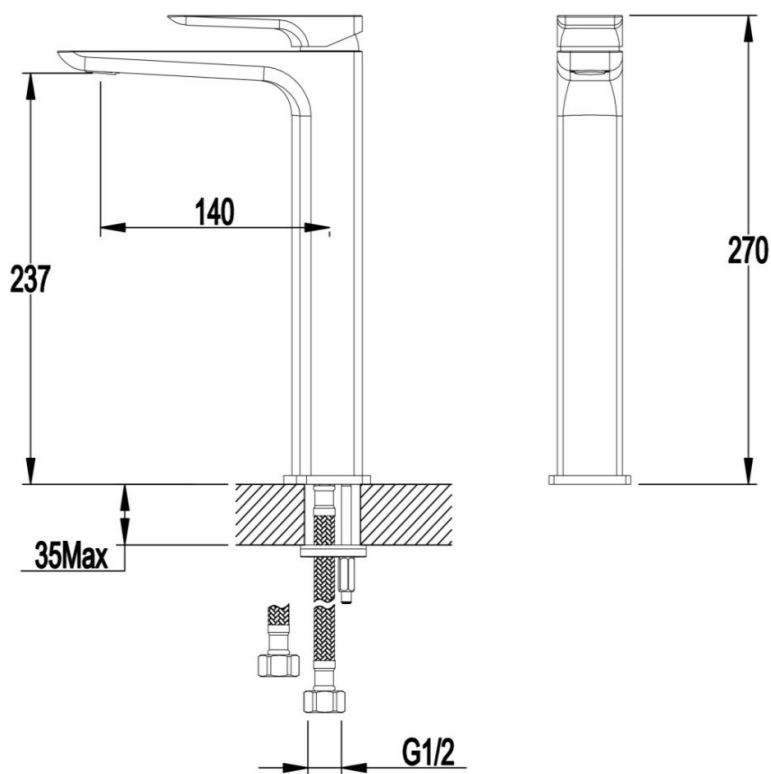

DATA SHEET

THE TUNBRIDGE WELLS
Brassware Co.

Bedgebury Tall Basin Mono Mixer - Brushed Brass

Product Code: 167.BBTBMBB

Construction: Brass Body, Zinc-alloy handle

Finish: Brushed Brass

Water Pressure: Min. 0.2 bar, Max. 6.0 bar

Plumbing Systems: Suitable for all plumbing systems, Hot and Cold water pressure preferably balanced. Max. supply pressure differential requirement no greater than 5:1

Cartridge: 35mm Ceramic disc cartridge

Aerator: Neoperl Slim Aerator

Fitting: M10 x 350mm G $\frac{1}{2}$ " BSP Female Flexi Tails

Packaging: 43 x 38.5 x 34cm/carton (8 boxes), Dimension: 37.5 x 20.5 x 8cm/box; Weight: 1.56Kg / box

Guarantee: 10 years against manufacturing faults (Excluding serviceable parts)

Flow Rates (litres per minute)

System Pressure	0.1 Bar	0.2 Bar	0.3 Bar	0.5 Bar	1.0 Bar	1.5 Bar	2.0 Bar	3.0 Bar	4.0 Bar	5.0 Bar
167.BBTBMBB	2.6	3.4	-	5.7	6.3	9.0	-	-	-	-

All dimensions are in millimetres unless otherwise stated. The information contained on this page was correct at date of issue. Fitting dimensions are provided as a guide only. Some variation may occur due to manufacturing tolerances. We pursue a policy of continuing improvement in design and performance of our products and so reserve the right to change specifications without prior notice.