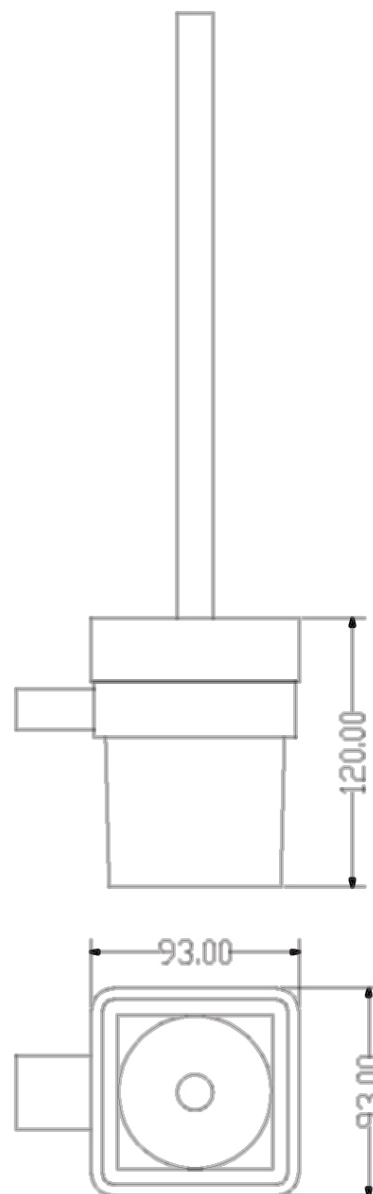

Bedgebury Toilet Brush and Holder (tempered glass)

Product Chrome: 167.BBTBH
Codes: Matt Black: 167.BBTBHBL
Standards: Complies with BS5412, BS EN200

Packaging: 67 x 27 x 41cm/carton (10 boxes),
Dimension: 13 x 13 x 40cm/box;
Weight: 0.78Kg / box