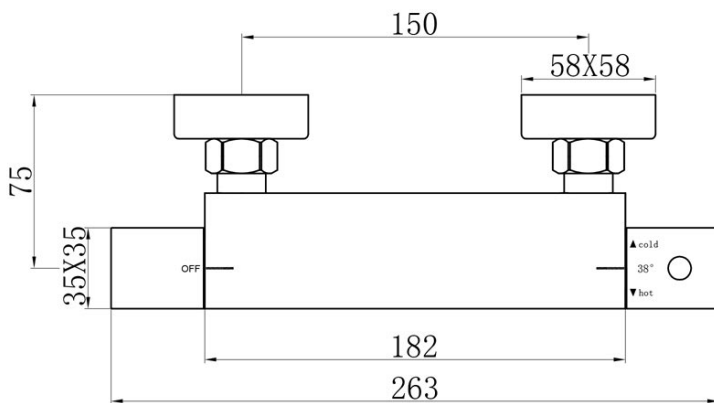

## 167.BBSTBV/BL Bedgebury Square Thermostatic Bar Valve - with easy fit kit

**Product Code:** Chrome 167.BBSTBV  
Matt Black 167.BBSTBVBL

**Construction:** Brass Body (HPb59-1) equivalent to EN CuZn39Pb2/ CW612N

**Finishes:** Chrome: chrome plated to BS EN 248

**Water Pressure:** Min. 0.2 bar, Max. 6.0 bar

**Plumbing Systems:** Suitable for all plumbing systems, hot and cold water pressure preferably balanced. Max. supply pressure differential requirement no greater than 5:1

**Check Valve:** DN15 ABS check valves (0.5-10gpm)

**Packaging:** 35.5 x 17.5 x 37.5cm / carton (10 boxes)  
Dimension: 34.5 x 8 x 7cm / box  
Weight: 1.55Kg / box

**Guarantee:** 10 years against manufacturing faults (excluding serviceable parts)

### Flow Rates (litres per minute)

System Pressure	0.1 Bar	0.2 Bar	0.3 Bar	0.5 Bar	1.0 Bar	1.5 Bar	2.0 Bar	3.0 Bar	4.0 Bar	5.0 Bar
167.BBSTBV/BL	6.0	7.0	-	8.5	12.0	14.0	18.5	22.0	-	-

All dimensions are in millimetres unless otherwise stated. The information contained on this page was correct at date of issue. Fitting dimensions are provided as a guide only. Some variation may occur due to manufacturing tolerances. We pursue a policy of continuing improvement in design and performance of our products and so reserve the right to change specifications without prior notice.