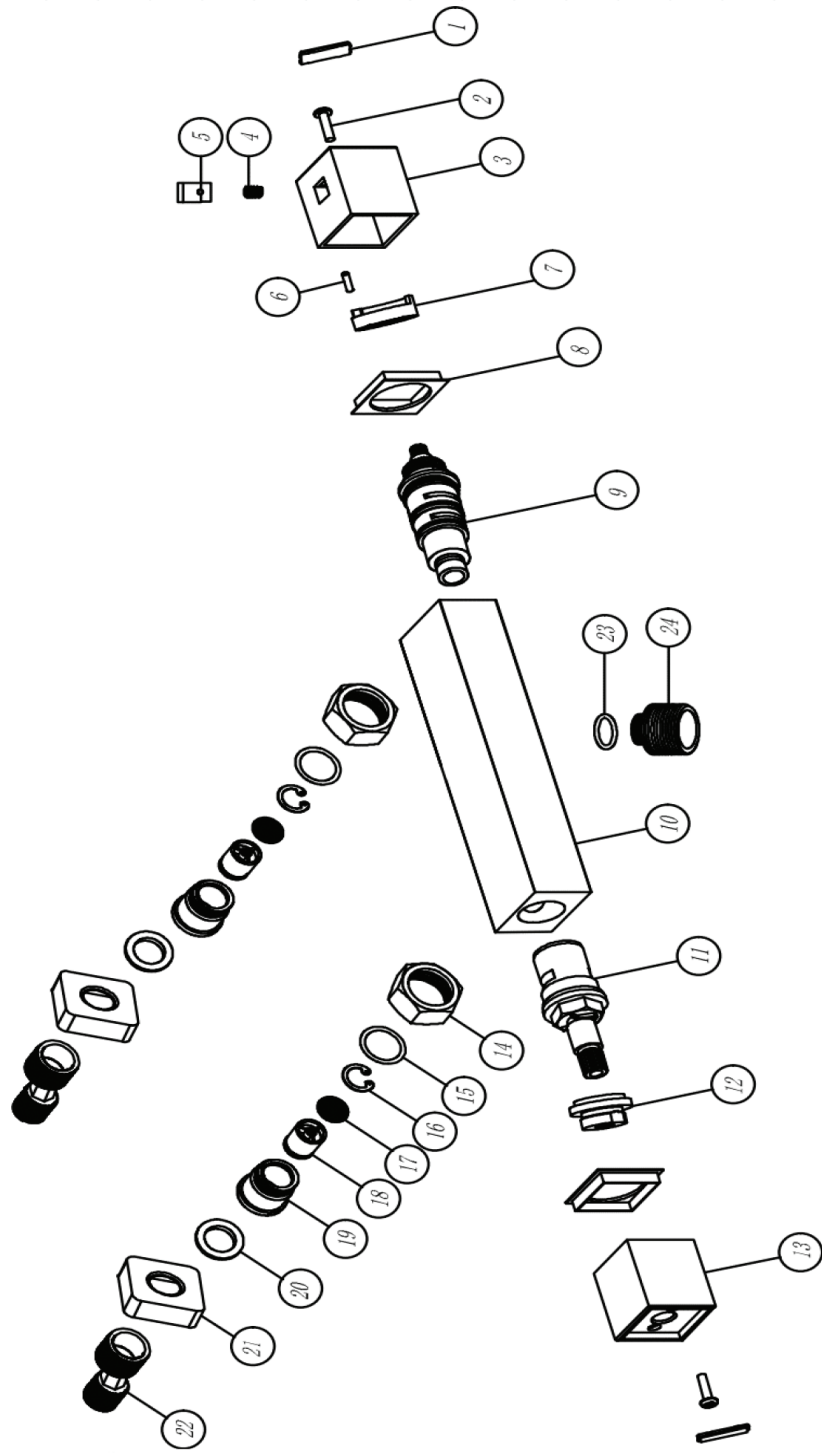

## 167.BBSTBV/BL Bedgebury Square Thermostatic Bar Valve - with easy fit kit

**Product Code:** Chrome 167.BBSTBV  
Matt Black 167.BBSTBVBL

**Construction:** Brass Body (HPb59-1) equivalent to EN CuZn39Pb2/ CW612N

**Standards:** Complies with BSEN 1111

**Certification:** WRAS (2010080) approved, manufactured to comply with TMV2

**Cartridge:** Thermostatic cartridge & 1/4 turn 1/2" Ceramic disc valve

**Fitting:** Brass S-Union connectors (Male thread offset 1/2 inch x 3/4" BSP with Escutcheon); Brass G1/2" BSP Male outlet connection

**Check Valve:** DN15 ABS check valves (0.5-10gpm)

**Packaging:** 35.5 x 17.5 x 37.5cm / carton (10 boxes)  
Dimension: 34.5 x 8 x 7cm / box  
Weight: 1.55Kg / box

**Guarantee:** 10 years against manufacturing faults (excluding serviceable parts)

NO.	DESCRIPTION	QTY
1	ABS HANDLE COVER	2
2	SS304 M4*14 SCREW	2
3	ABS THERMO HANDLE	1
4	SS304 SPRING	1
5	ABS PUSH BUTTON	1
6	SS304 HANDLE PIN	1
7	ABS THERMO STOP RING	1
8	PE HANDLE WASHER	1
9	THERMO CARTRIDGE	1
10	SHOWER BAR VALVE	1
11	1/2" CERAMIC DISC CARTRIDGE	1
12	BRASS CARTRIDGE NUT	1
13	ON/OFF HANDLE	1
14	BRASS LOCK NUT	2
15	19*2 NBR O-RING	2
16	SS304 CIRCLIP	2
17	SS304 FILTER WASHER	2
18	ABS DN15 CHECK VALVE	2
19	BRASS CONNECTOR	2
20	24.5*13*3 NBR WASHER	2
21	SS201 BASE PLATE	2
22	G1/2*G3/4 BRASS S-UNION	2
23	16*1.9 NBR O-RING	2
24	G1/2" OUTLET CONNECTOR	1