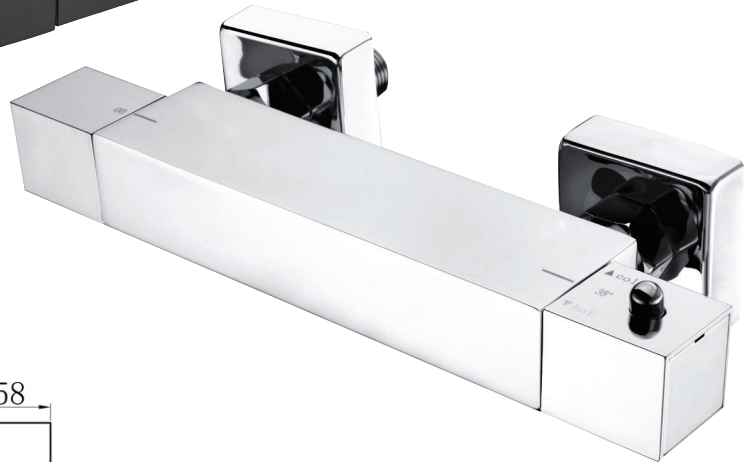

## 167.BBSTBV/BL Bedgebury Square Thermostatic Bar Valve - with easy fit kit

**Product Code:** Chrome 167.BBSTBV  
Matt Black 167.BBSTBVBL

**Construction:** Brass Body (HPb59-1) equivalent to EN CuZn39Pb2/ CW612N

**Finishes:** Chrome: chrome plated to BS EN 248

**Water Pressure:** Min. 0.2 bar, Max. 6.0 bar

**Plumbing Systems:** Suitable for all plumbing systems, hot and cold water pressure preferably balanced. Max. supply pressure differential requirement no greater than 5:1

**Standards:** Complies with BSEN 1111

**Certification:** WRAS (2010080) approved, manufactured to comply with TMV2

**Cartridge:** Thermostatic cartridge & 1/4 turn 1/2" Ceramic disc valve

**Fitting:** Brass S-Union connectors (Male thread offset 1/2 inch x 3/4" BSP with Escutcheon); Brass G1/2" BSP Male outlet connection