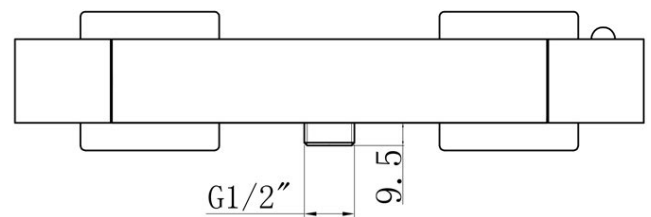

## 167.BBSTBV/BL Bedgebury Square Thermostatic Bar Valve - with easy fit kit

**Product Code:** Chrome 167.BBSTBV  
Matt Black 167.BBSTBVBL

**Construction:** Brass Body (HPb59-1) equivalent to EN CuZn39Pb2/ CW612N