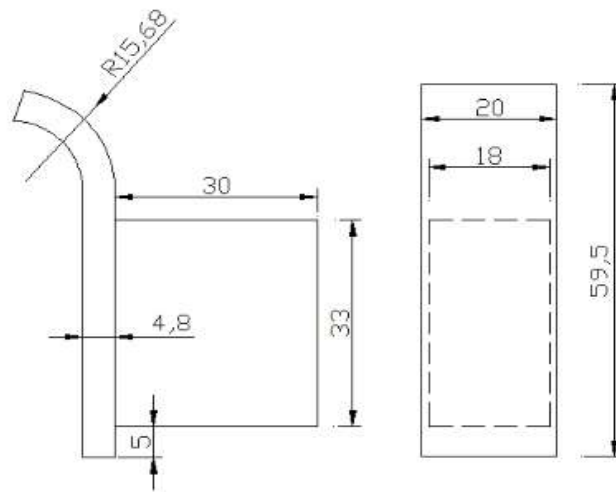

## Bedgebury Robe Hook

Chrome: 167.BBRH

Matt Black: 167.BBRHBL

Brushed Brass: 167.BBRHBB

Gunmetal: 167.BBRHGM

**Product Codes:** Chrome: 167.BBRH  
Matt Black: 167.BBRHBL  
Brushed Brass: 167.BBRHBB  
Gunmetal: 167.BBRHGM

**Standards:** Complies with BS5412, BS EN200

**Packaging:** 45 x 18.5 x 27cm/carton (20 boxes),  
Dimension: 11 x 6 x 9cm/box,  
Weight: 0.15Kg / box

**Guarantee:** 1 year against  
manufacturing faults (Excluding  
ceramic or glass parts)