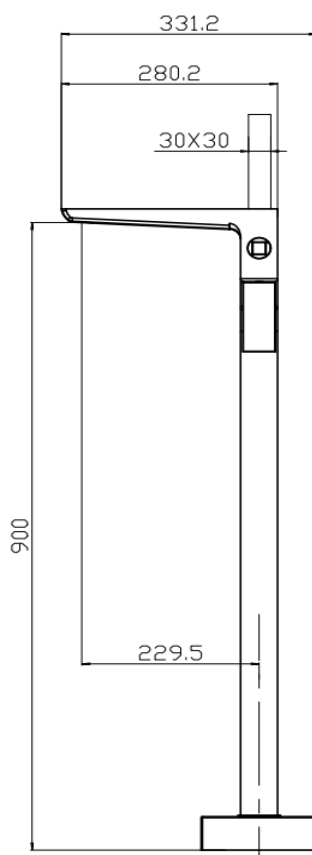

Bedgebury Freestanding Bath Shower Mixer (Chrome)

Product Code: 167.BBFBSMGM

Construction: Brass Body; Brass Standpipe; Zinc-alloy Handle; Stainless steel Base plate

Finish: Matt Grey

Water Pressure: Min. 0.5 bar (handset), 1.5 bar (spout), Max. 6.0 bar

Cartridge: 35mm Ceramic disc cartridge

Aerator: Neoperl spout aerator

Fitting: G³/₄" flexi tail

Packaging: 99 x 34.5 x 21cm/carton (2 boxes), Weight: 4.25Kg/box

Guarantee: 10 years against manufacturing faults (Excluding serviceable parts)

Additional information: 1. Handset: ABS
2. Shower hose: PVC, 1.5m

Flow Rates (litres per minute)

System Pressure	0.1 Bar	0.2 Bar	0.3 Bar	0.5 Bar	1.0 Bar	1.5 Bar	2.0 Bar	3.0 Bar	4.0 Bar	5.0 Bar
167.BBFBSMGM	-	4.8	-	7.5	10.7	12.6	14.9	17.8	-	-

All dimensions are in millimetres unless otherwise stated. The information contained on this page was correct at date of issue. Fitting dimensions are provided as a guide only. Some variation may occur due to manufacturing tolerances. We pursue a policy of continuing improvement in design and performance of our products and so reserve the right to change specifications without prior notice.