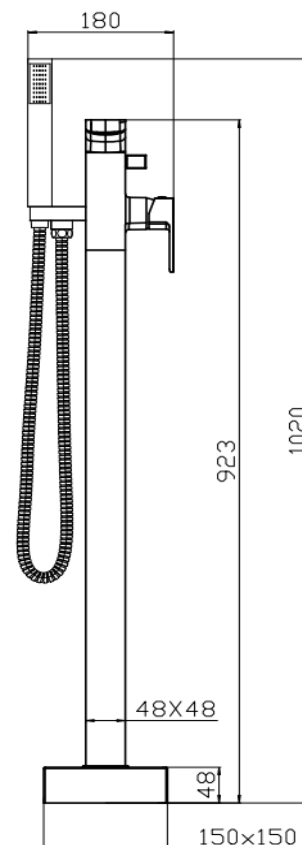

Bedgebury Freestanding Bath Shower Mixer (Chrome)

Product Code: 167.BBFBSMGM

Construction: Brass Body; Brass Standpipe; Zinc-alloy Handle; Stainless steel Base plate

Finish: Matt Grey

Water Pressure: Min. 0.5 bar (handset), 1.5 bar (spout), Max. 6.0 bar

Cartridge: 35mm Ceramic disc cartridge

Aerator: Neoperl spout aerator

Fitting: G³/₄" flexi tail

Packaging: 99 x 34.5 x 21cm/carton (2 boxes), Weight: 4.25Kg/box

Guarantee: 10 years against manufacturing faults (Excluding serviceable parts)

Additional information: 1. Handset: ABS
2. Shower hose: PVC, 1.5m

Flow Rates (litres per minute)

System Pressure	0.1 Bar	0.2 Bar	0.3 Bar	0.5 Bar	1.0 Bar	1.5 Bar	2.0 Bar	3.0 Bar	4.0 Bar	5.0 Bar
167.BBFBSMGM	-	4.8	-	7.5	10.7	12.6	14.9	17.8	-	-

All dimensions are in millimetres unless otherwise stated. The information contained on this page was correct at date of issue. Fitting dimensions are provided as a guide only. Some variation may occur due to manufacturing tolerances. We pursue a policy of continuing improvement in design and performance of our products and so reserve the right to change specifications without prior notice.