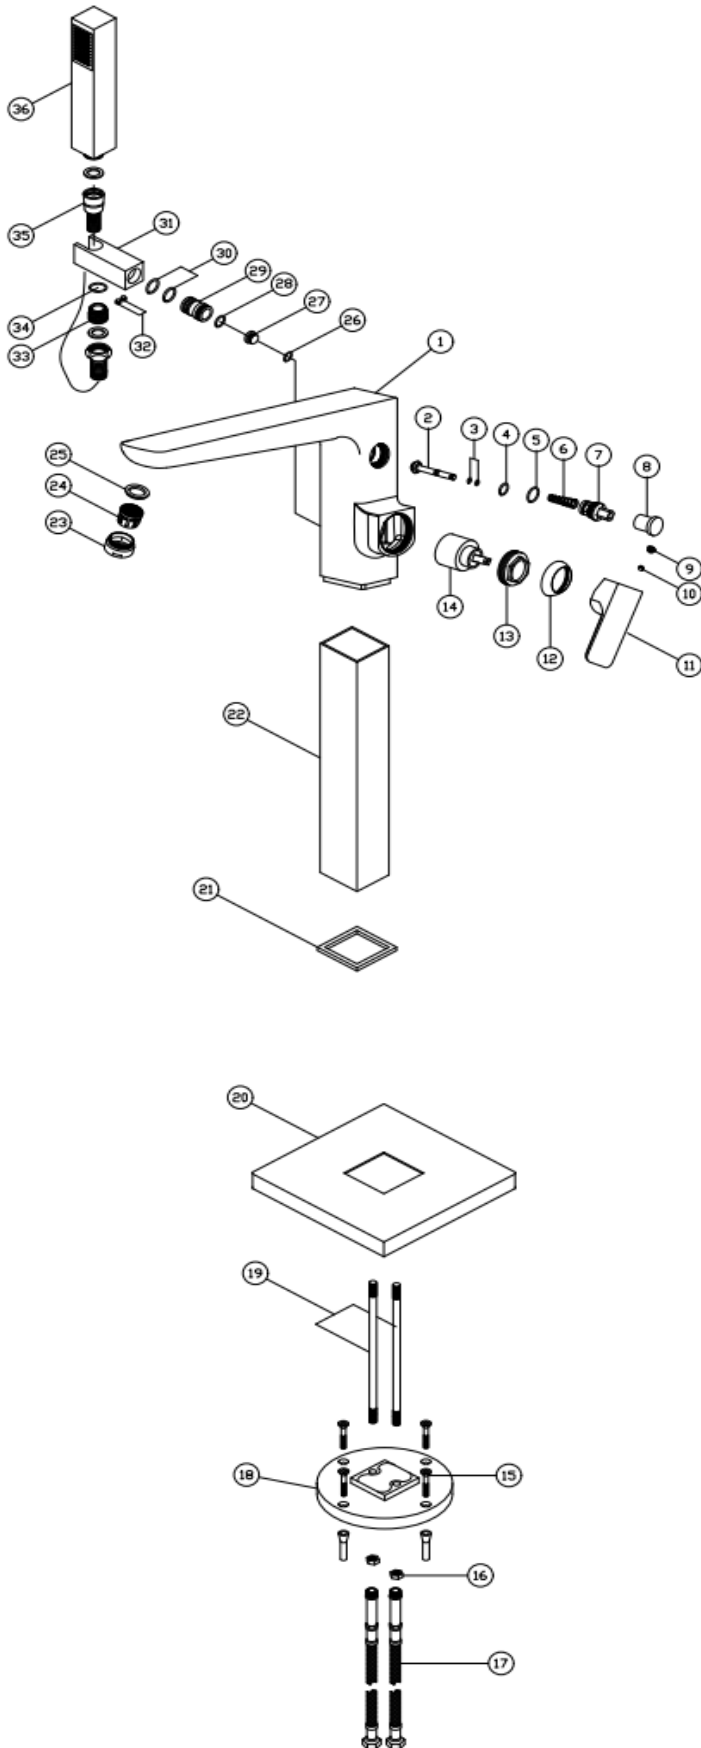

Bedgebury Freestanding Bath Shower Mixer (Chrome)

Product Code: 167.BBFBSMGM

Construction: Brass Body; Brass Standpipe; Zinc-alloy Handle; Stainless steel Base plate

Finish: Matt Grey

Water Pressure: Min. 0.5 bar (handset), 1.5 bar (spout), Max. 6.0 bar

Cartridge: 35mm Ceramic disc cartridge

Aerator: Neoperl spout aerator

Fitting: G³/₄" flexi tail

Packaging: 99 x 34.5 x 21cm/carton (2 boxes), Weight: 4.25Kg/box

Guarantee: 10 years against manufacturing faults (Excluding serviceable parts)

Additional information: 1. Handset: ABS
2. Shower hose: PVC, 1.5m

Flow Rates (litres per minute)

System Pressure	0.1 Bar	0.2 Bar	0.3 Bar	0.5 Bar	1.0 Bar	1.5 Bar	2.0 Bar	3.0 Bar	4.0 Bar	5.0 Bar
167.BBFBSMGM	-	4.8	-	7.5	10.7	12.6	14.9	17.8	-	-

167.BBFBSMGM

THE TUNBRIDGE WELLS
Brassware Co.

No	Description	QTY
1	Brass Spout	1
2	Diverter	1
3	O-ring	2
4	O-ring	1
5	O-ring	1
6	Spring	1
7	Diverter handle cap	1
8	Diverter handle	1
9	screw	1
10	indice cap	1
11	On/Off handle	1
12	Collor	1
13	Cartridge locking nut	1
14	35mm Cartridge	1
15	Fitting Screw	2 pack
16	Screw Nut	2
17	G1/2 Flexi Tail	2
18	Base Bracket	1
19	Pipe	2
20	Base Plate	1
21	Base Plate washer	1
22	Brass Body	1
23	M28 Aerator	1
24	Stainless Steel Filter	1
25	Washer	1
26	O-ring	1
27	Cap	1
28	O-ring	1
29	Outlet connector	1
30	O-ring	1
31	Handset holder	1
32	screw	2
33	Hose connector	1
34	O-ring	1
35	1.5M hose	1
36	Handset	1