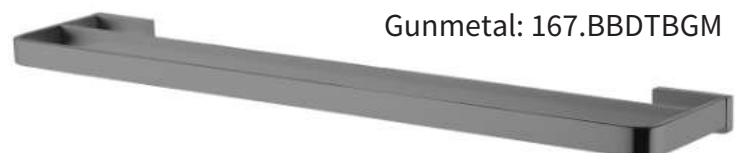

Bedgebury Double Towel Bar

Chrome: 167.BBDTB

Matt Black: 167.BBDTBBL

Brushed Brass: 167.BBDTB BB

Gunmetal: 167.BBDTBGM

Product Codes: Chrome: 167.BBDTB
Matt Black: 167.BBDTBBL
Brushed Brass: 167.BBDTB BB
Gunmetal: 167.BBDTBGM

Standards: Complies with BS5412, BS EN200

Packaging: 66.5 x 31.5 x 56cm/carton (20 boxes),
Dimension: 64 x 15 x 6cm/box
Weight: 1.10kg/box

Guarantee: 1 year against
manufacturing faults (Excluding
ceramic or glass parts)