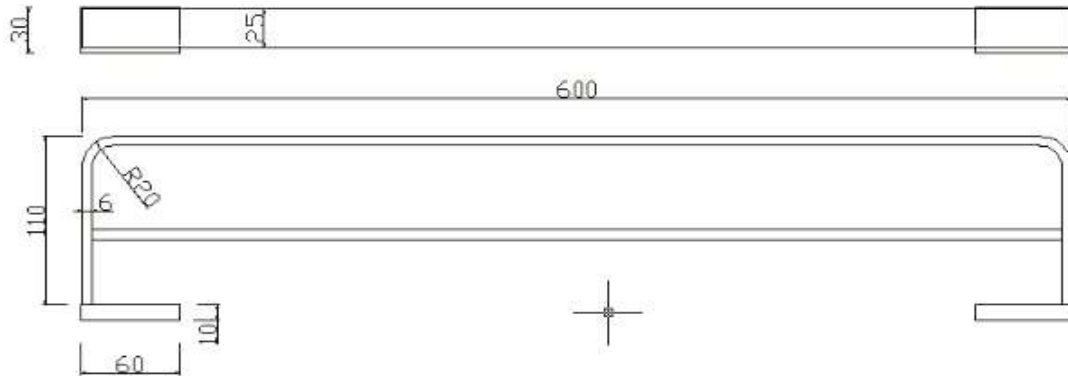

Bedgebury Double Towel Bar

Chrome: 167.BBDTB

Matt Black: 167.BBDTBBL

Brushed Brass: 167.BBDTB BB

Gunmetal: 167.BBDTBGM

Product Codes: Chrome: 167.BBDTB
Matt Black: 167.BBDTBBL
Brushed Brass: 167.BBDTB BB
Gunmetal: 167.BBDTBGM

Standards: Complies with BS5412, BS EN200

Packaging: 66.5 x 31.5 x 56cm/carton (20 boxes),
Dimension: 64 x 15 x 6cm/box
Weight: 1.10kg/box

Guarantee: 1 year against
manufacturing faults (Excluding
ceramic or glass parts)

All dimensions are in millimetres unless otherwise stated. The information contained on this page was correct at date of issue. Fitting dimensions are provided as a guide only. Some variation may occur due to manufacturing tolerances. We pursue a policy of continuing improvement in design and performance of our products and so reserve the right to change specifications without prior notice.