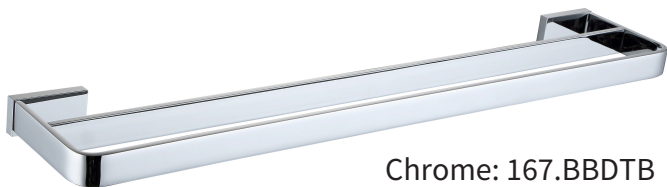

Bedgebury Double Towel Bar

Chrome: 167.BBDTB

Matt Black: 167.BBDTBBL

Brushed Brass: 167.BBDTB BB

Gunmetal: 167.BBDTBGM

Product Codes: Chrome: 167.BBDTB
Matt Black: 167.BBDTBBL
Brushed Brass: 167.BBDTB BB
Gunmetal: 167.BBDTBGM

Standards: Complies with BS5412, BS EN200

Packaging: 66.5 x 31.5 x 56cm/carton (20 boxes),
Dimension: 64 x 15 x 6cm/box
Weight: 1.10kg/box

Guarantee: 1 year against
manufacturing faults (Excluding
ceramic or glass parts)