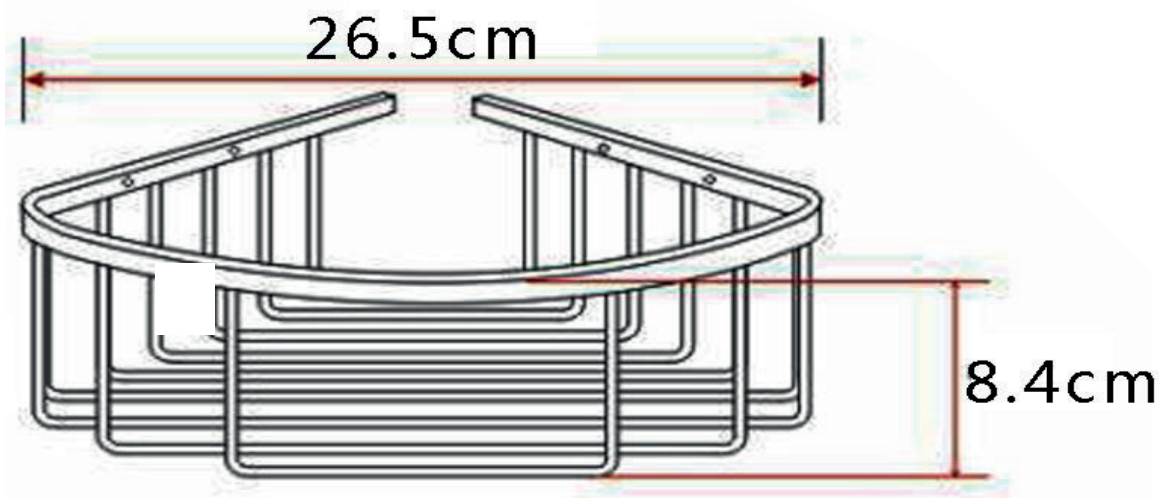

## Bedgebury Deep Corner Basket (Matt Black)

**Product**

**Code:** 167.BBDCBBL

**Finishes:** Matt Black

**Standards:** Complies with BS5412, BS EN200

**Packaging:** 47.5 x 47.5 x 47cm/carton (20 boxes),  
Dimension: 24.5 x 22.5 x 6.5cm/box;  
Weight: 0.615Kg / box