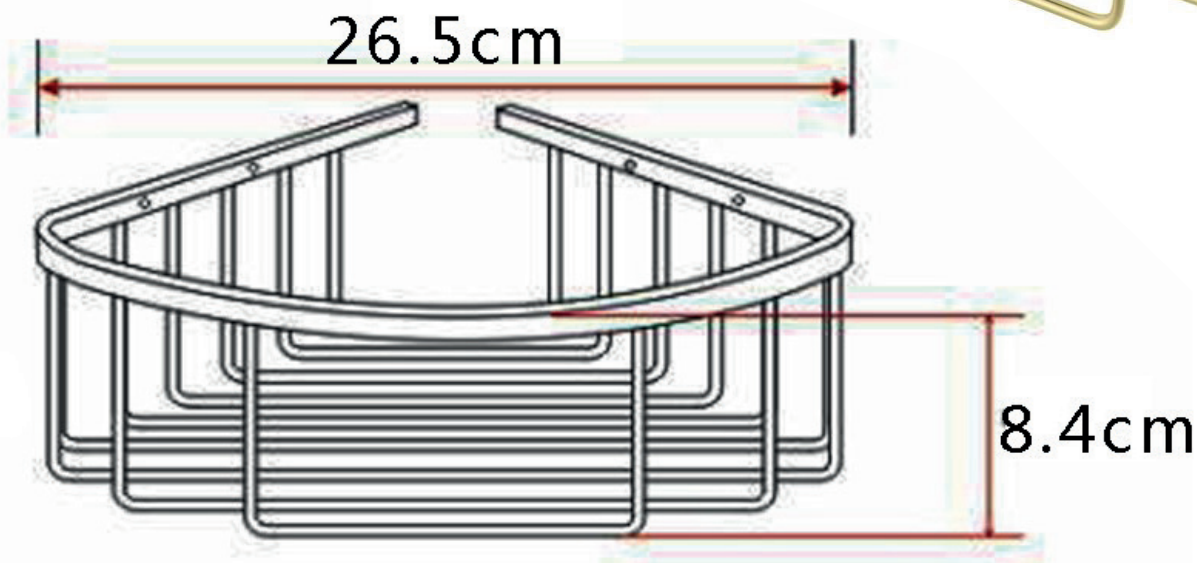

Bedgebury Deep Corner Basket (Brushed Brass)

Product

Code: 167.BBDCBBB

Finishes: Brushed Brass

Standards: Complies with BS5412, BS EN200

Packaging: 47.5 x 47.5 x 47cm/carton (20 boxes),
Dimension: 24.5 x 22.5 x 6.5cm/box;
Weight: 0.615Kg / box