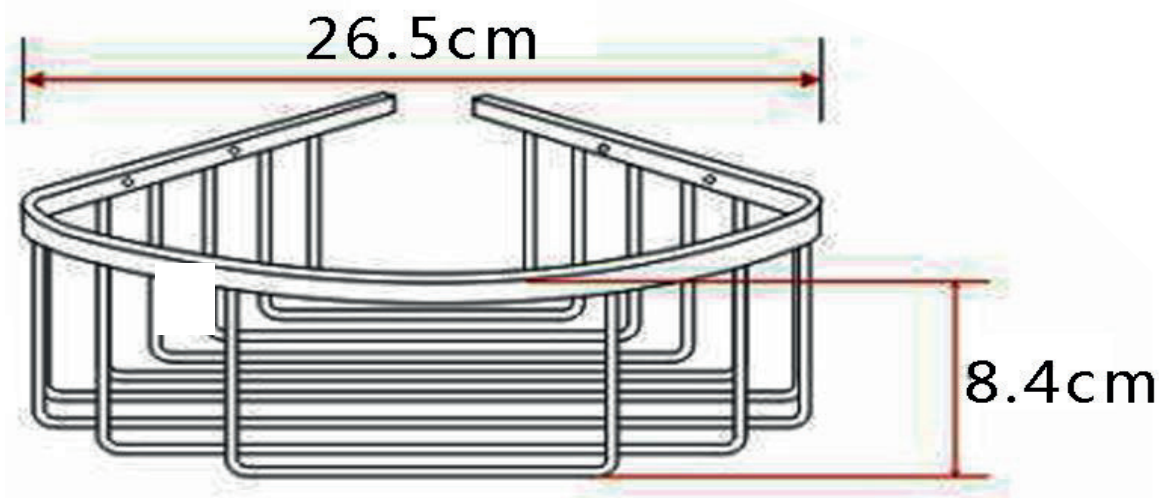

Bedgebury Deep Corner Basket (Chrome)

Product

Code: 167.BBDCB

Finishes: Chrome

Standards: Complies with BS5412, BS EN200

Packaging: 47.5 x 47.5 x 47cm/carton (20 boxes),
Dimension: 24.5 x 22.5 x 6.5cm/box;
Weight: 0.615Kg / box