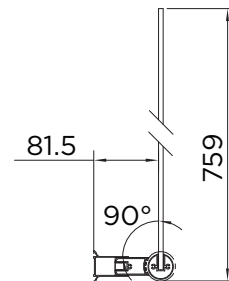

## 161.H6BSSA - Sail Bath Screen

**CODE:** 161.H6BSSA

**HEIGHT:** 1500mm

**SIZE:** 800mm

**ADJUSTMENT:**  
800 - 825mm

**WEIGHT:** 17KG