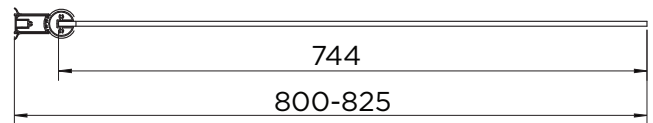

## 161.H6BSSA - Sail Bath Screen

**CODE:** 161.H6BSSA

**HEIGHT:** 1500mm

**SIZE:** 800mm

**ADJUSTMENT:**  
800 - 825mm

**WEIGHT:** 17KG