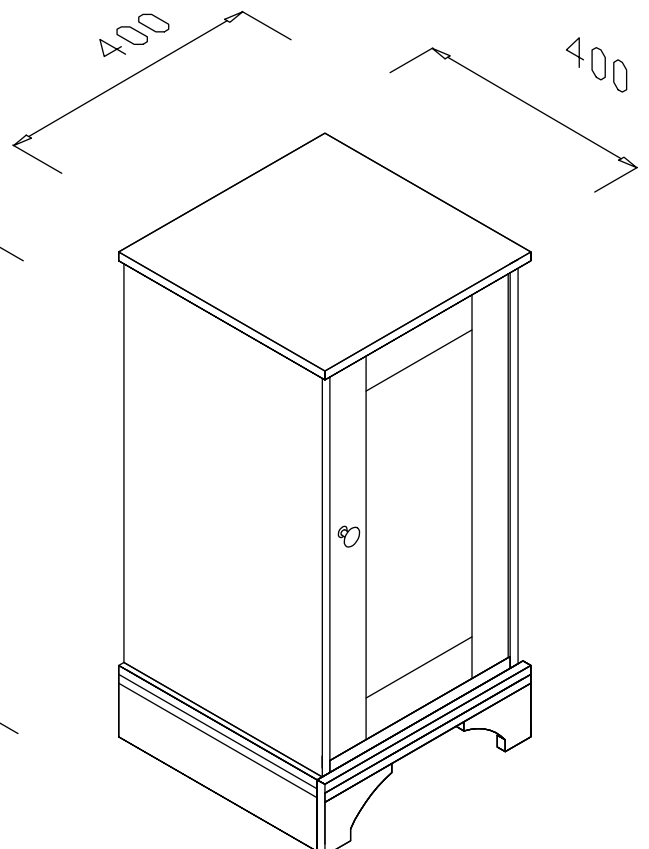

## Amesbury 400mm Storage Unit

### Amesbury Storage Unit

**Size:** 400 x 400 x 815mm

**Design:** 1 door

**Weight:** 15kg