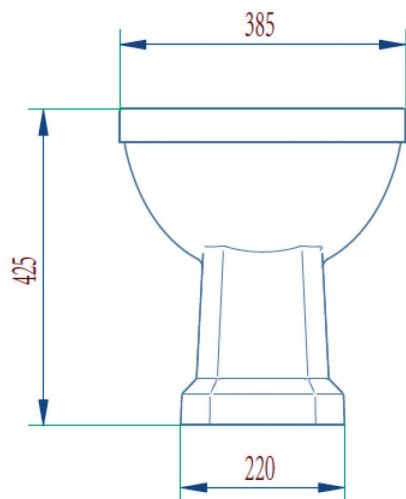

134.BID Amesbury Bidet

Code: 134.BID
Material: Vitreous china
Weight: 28kg
Colour: White