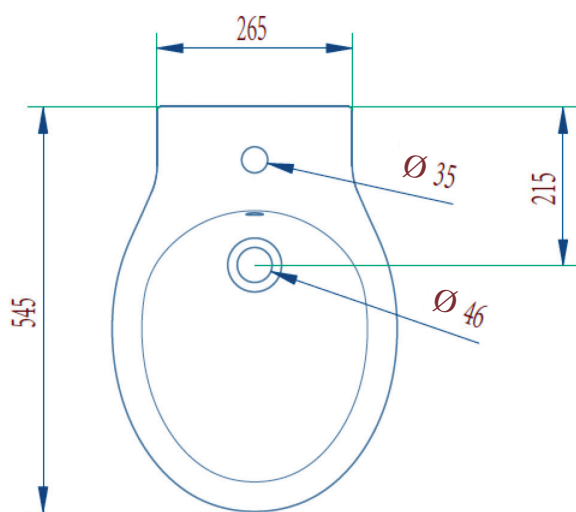

134.BID Amesbury Bidet

Code: 134.BID
Material: Vitreous china
Weight: 28kg
Colour: White