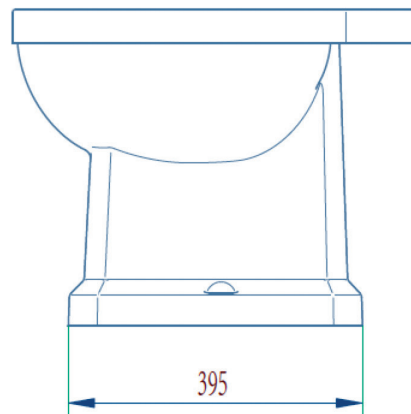

134.BID Amesbury Bidet

Code: 134.BID
Material: Vitreous china
Weight: 28kg
Colour: White