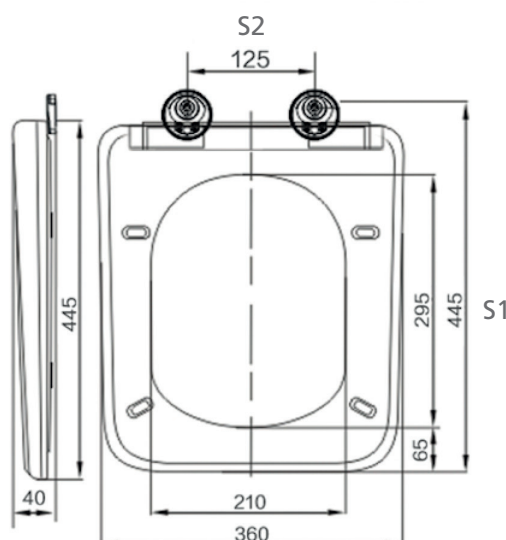

Annabel Square Slim Soft Close Seat

CODE: 134.ASSCSN

COLOUR: White

SIZE: 445(L) x 360(W) x 40(D)mm

TECHNICAL: Adjustable distance

WEIGHT: 3KG

S1:390-450/S2:95-155

MATERIAL: UF Plastic