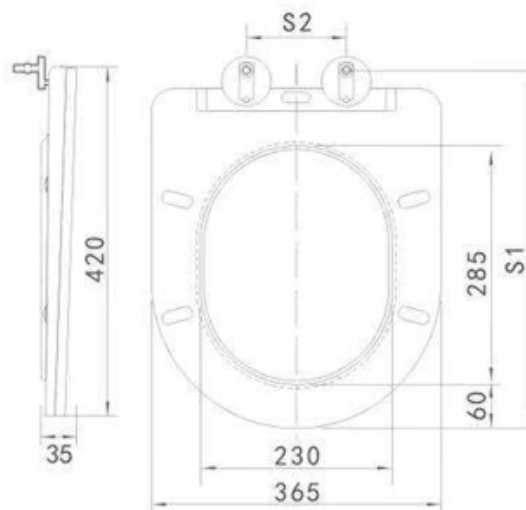

134.ASCSN Annabel Round Slim Soft Close Seat

S1: 390 - 450mm / S2: 95 - 155mm

- Product Code:** 134.ASCSN
- Size:** 420 x 365 x 35mm
- Weight:** 3 Kg
- Material:** UF
- Soft Close:** Yes
- Colour:** White
- Hinges:** Stainless steel
- Fixing:** One button install/release