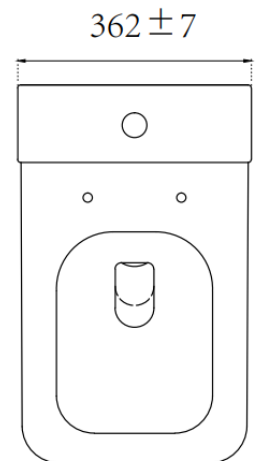

Annabel Square Rimless Open Back WC

With seat
134.ACHSCS

CODES: **Pan:** 134.ASCCPO
 Cistern: 134.ACISO

OVERALL

SIZE: 786(H) x 362 (W) x 610mm (D)

PAN: Height 405mm, Projection 610mm

WEIGHT: **Pan:** 34Kg
 Cistern: 10Kg

MATERIAL: Vitreous China

COLOUR: White

TECHNICAL: Rimless Open Back Pan
 Cistern with WRAS approved
 Push Button fittings
 4.5/3Ltr Flush

NOTE: Seat sold separately

Artesan Seats to fit 134.ASCCPO:

Artesan Slim Soft Close Seat 134.ASSCSN