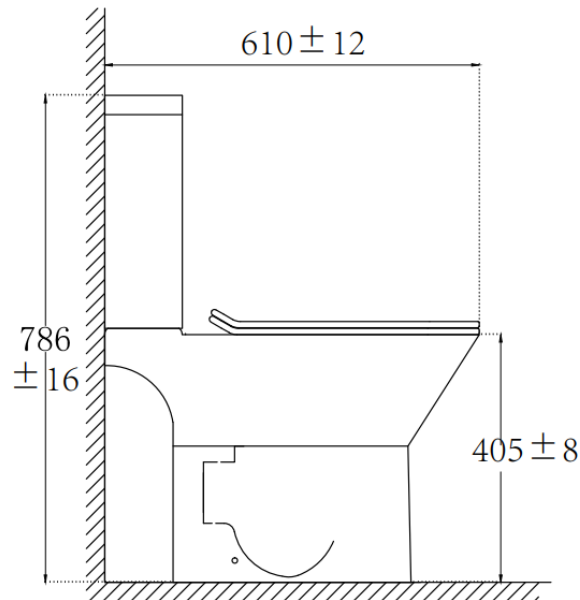

Annabel Square Rimless Open Back WC

With seat
134.ACHSCS

CODES: **Pan:** 134.ASCCPO
 Cistern: 134.ACISO

OVERALL

SIZE: 786(H) x 362 (W) x 610mm (D)

PAN: Height 405mm, Projection 610mm

WEIGHT: **Pan:** 34Kg
 Cistern: 10Kg

MATERIAL: Vitreous China

COLOUR: White

TECHNICAL: Rimless Open Back Pan
 Cistern with WRAS approved
 Push Button fittings
 4.5/3Ltr Flush

NOTE: Seat sold separately

Artesan Seats to fit 134.ASCCPO:

Artesan Slim Soft Close Seat 134.ASSCSN