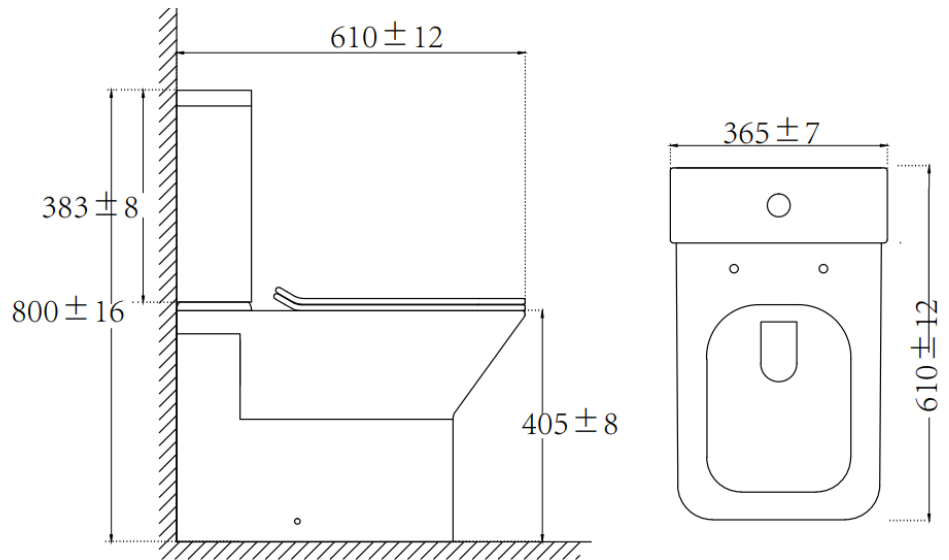

134.ASCCPC Annabel Square Rimless Closed Back WC

CODES: Pan: 134.ASCCPC
Cistern: 134.ACISC

OVERALL

SIZE: 800(H) x 365 (W) x 610mm (D)
PAN: Height 405mm, Projection 610mm

WEIGHT: Pan: 34Kg
Cistern: 10Kg

MATERIAL: Vitreous China

COLOUR: White

TECHNICAL: Rimless Closed Back Pan
Cistern with WRAS approved
Push Button fittings
4.5/3Ltr Flush

NOTE: Seat sold separately

Artesan Seats to fit 134.ASCCPC:

Artesan Slim Soft Close Seat 134.ASSCSN
Artesan Wrap Soft Close Seat 134.ACHSCS