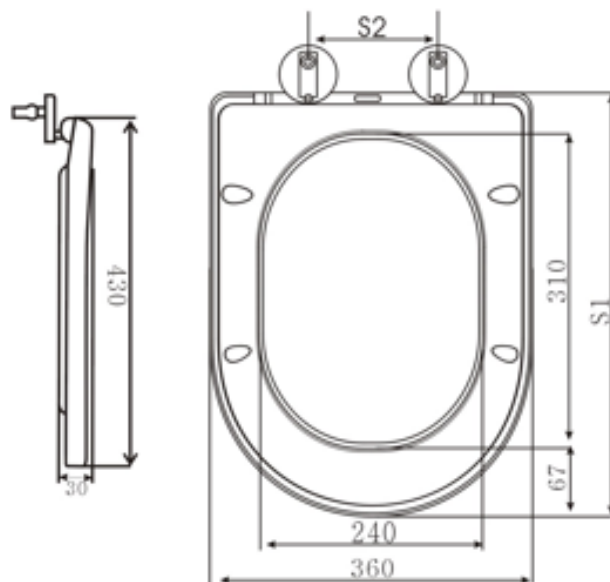

134.ARSCS Annabel Round Wrap Over Soft Close Seat

S1: 430 - 480mm / S2: 130 - 170mm

Product Code: 134.ARSCS

Size: 430 x 360 x 25mm

Weight: 3 Kg

Material: UF

Soft Close: Yes

Colour: White

Hinges: Stainless steel

Fixing: One button install/release