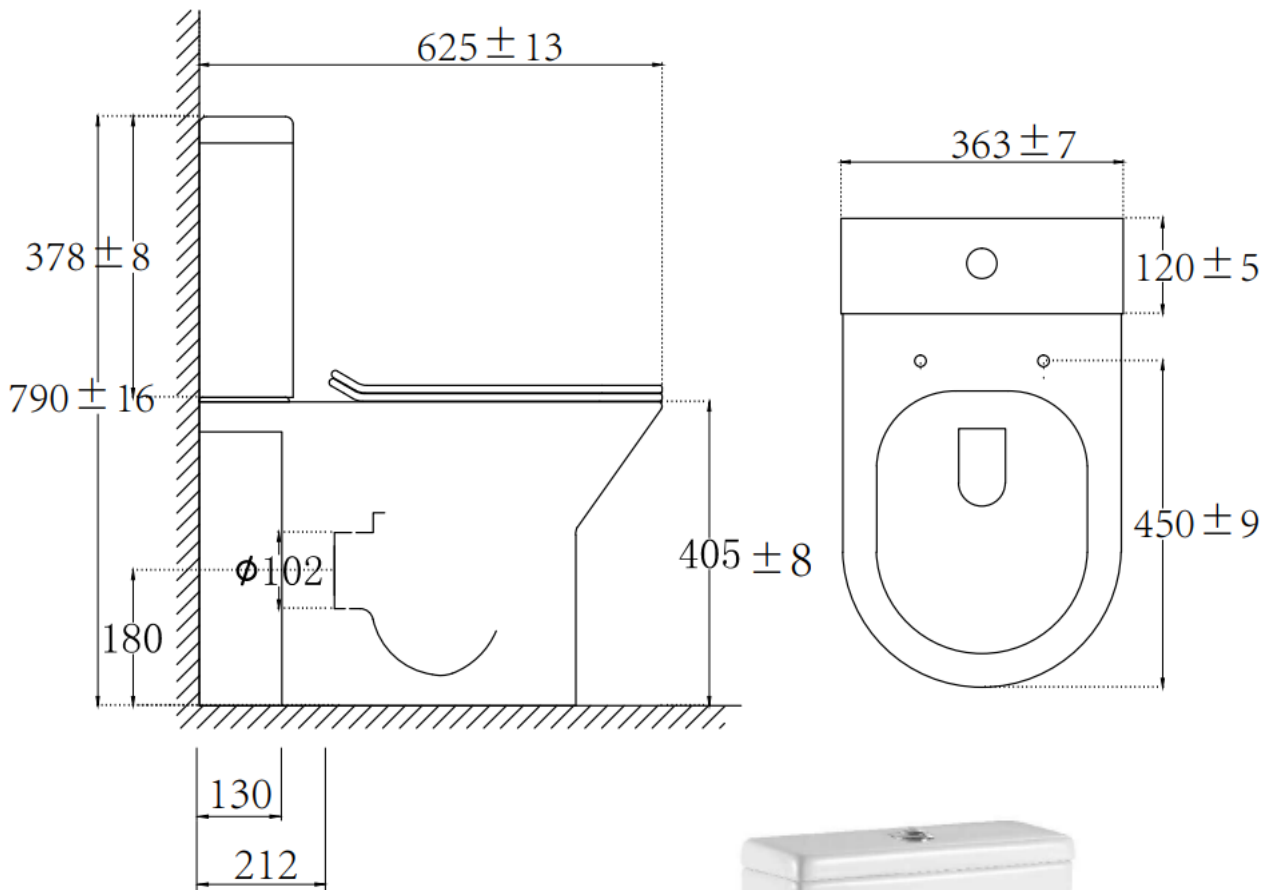

134.ARPANO Ariel Rimless Close Coupled Open Back WC

- Codes:** Ariel close coupled
Open back pan (134.ARPANO)
+ Artesan Cistern (134.ACISO)
- Flushing:** Top dual flush push button
– 4.5/3 Ltr
- Material:** Vitreous china
- Weight:** 41kg combined
- Colour:** White
- Technical:** Rimless pan, WRAS approved fittings
- Note:** Seat sold separately, suitable for use with
Artesan slim soft close seat (134.ACSC) or
Artesan wrap soft close seat (134.ARSCS)