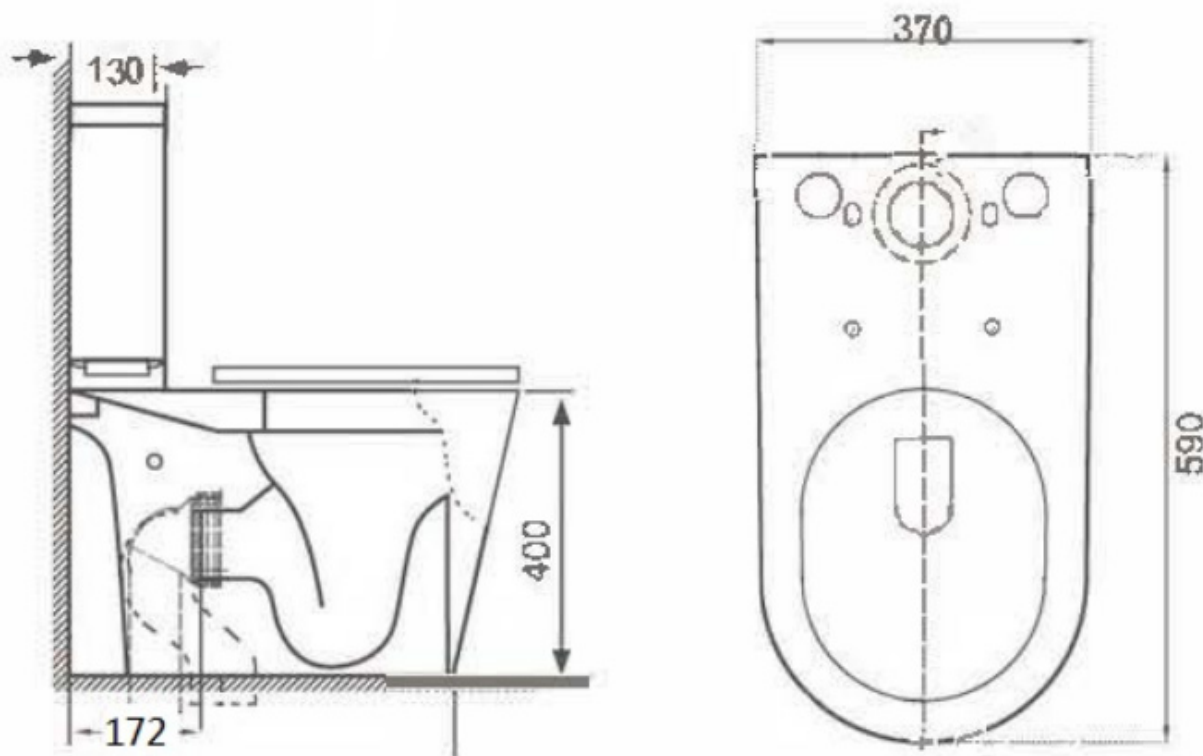

## 134.ARCPANO Ariel Rimless Close Coupled Open Back WC

- Codes:** Ariel close coupled  
open back pan (134.ARCPANO)  
+ Artesan Cistern (134.ACISC)
- Flushing:** Top dual flush push button  
– 4.5/3 Ltr
- Material:** Vitreous china
- Weight:** 41kg combined
- Colour:** White
- Technical:** Rimless pan, WRAS approved fittings
- Note:** Seat sold separately, suitable for use with  
Artesan wrap soft close seat (134.ARCSCS)