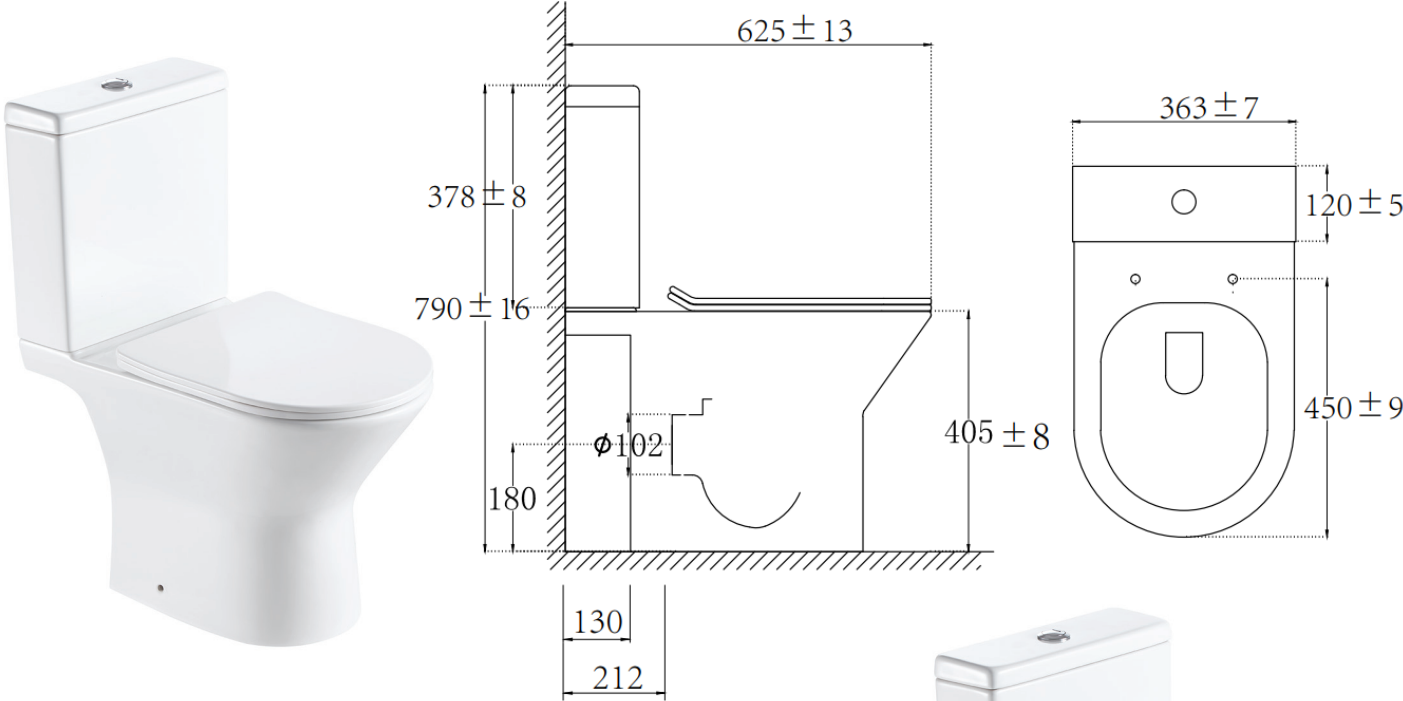

134.APANO Annabel Round Rimless Open Back WC

CODES: Pan: 134.APANO
Cistern: 134.ACISO

OVERALL SIZE: 790(H) x 363 (W) x 625mm (D)

PAN: Height 405mm, Projection 625mm

WEIGHT: Pan: 34Kg
Cistern: 10Kg

MATERIAL: Vitreous China

COLOUR: White

TECHNICAL: Rimless Open Back Pan
Cistern with WRAS approved Push Button fittings
4.5/3Ltr Flush

NOTE: Seat sold separately

Artesan Seats to fit: 134.APANO
Artesan Slim Soft Close Seat 134.ASCSN
Artesan Wrap Soft Close Seat 134.ARSCS