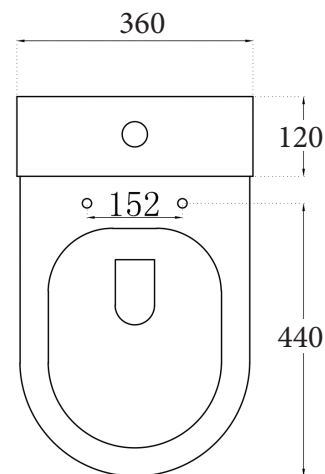

134.APANC Annabel Round Rimless Closed Back WC

CODES: **Pan:** 134.APANC
 Cistern: 134.ACISC

OVERALL SIZE: 800(H) x 381 (W) x 615mm (D)

PAN: Height 410mm, Projection 615mm

WEIGHT: **Pan:** 34Kg
 Cistern: 10Kg

MATERIAL: Vitreous China

COLOUR: White

TECHNICAL: Rimless Closed Back Pan
 Cistern with WRAS approved
 Push Button fittings
 4.5/3Ltr Flush

NOTE: Seats sold separately

Artesan Seats to fit: 134.APANC
 Artesan Slim Soft Close Seat 134.ASCSN
 Artesan Wrap Soft Close Seat 134.ARSCS