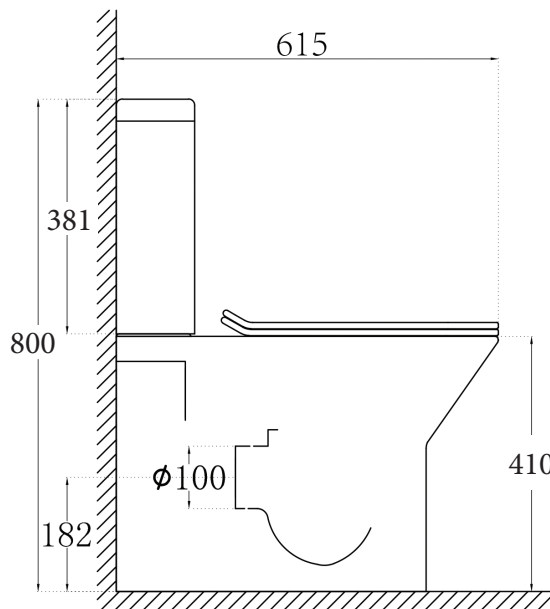

134.APANC Annabel Round Rimless Closed Back WC

CODES: **Pan:** 134.APANC
 Cistern: 134.ACISC

OVERALL SIZE: 800(H) x 381 (W) x 615mm (D)

PAN: Height 410mm, Projection 615mm

WEIGHT: **Pan:** 34Kg
 Cistern: 10Kg

MATERIAL: Vitreous China

COLOUR: White

TECHNICAL: Rimless Closed Back Pan
 Cistern with WRAS approved
 Push Button fittings
 4.5/3Ltr Flush

NOTE: Seats sold separately

Artesan Seats to fit: 134.APANC
 Artesan Slim Soft Close Seat 134.ASCSN
 Artesan Wrap Soft Close Seat 134.ARSCS