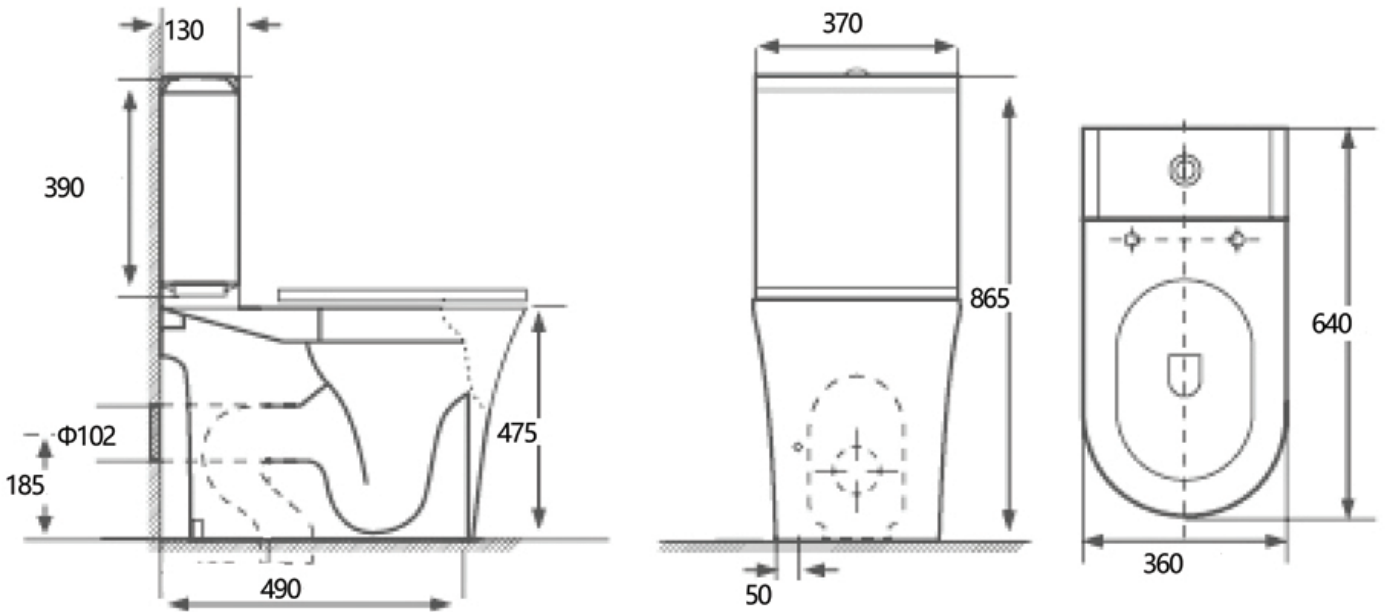

Artesan Round Comfort Height WC

CODE: Pan: 134.ANCHCCP
Cistern: 134.ACISO

COMBINED WEIGHT: 42KG

MATERIAL: Vitreous China

FITTINGS: fitting included, dual flush 4.5/3 Litre
Right hand bottom inlet

Notes: Seat sold separately, suitable for use with:
Artesan slim soft close seat 134.ASCSN
Artesan wrap over soft close seat 134.ARSCS