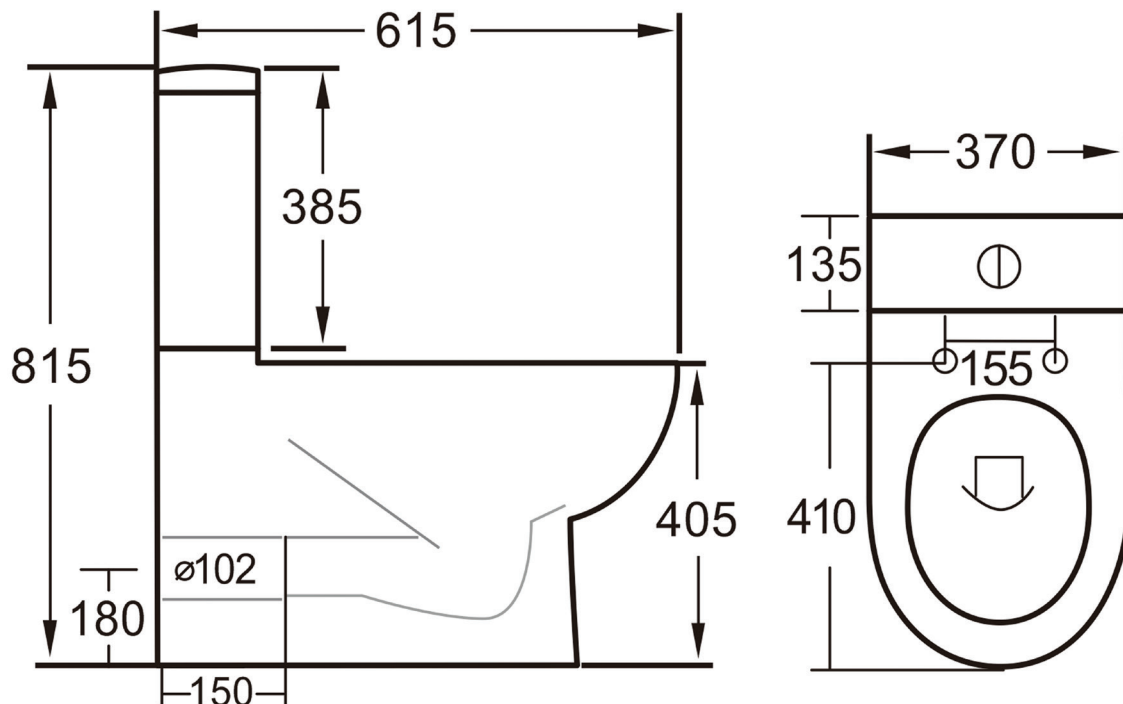

Amelie Rimless Close Coupled Closed Back WC

- Codes:** **Pan:** 134.AMPANC
Cistern: 134.AMCIS
- Overall size:** 815(H) x 370 (w) x 615mm (D)
- Flushing:** Top dual flush push button – 4.5/3 Ltr
- Material:** Vitreous china
- Weight:** 41kg combined
- Colour:** White
- Technical:** Rimless pan, WRAS approved fittings
- Note:** Seat sold separately, suitable for use with Artesan slim soft close seat (134.ASCSN) or Artesan wrap soft close seat (134.ARSCS) ->