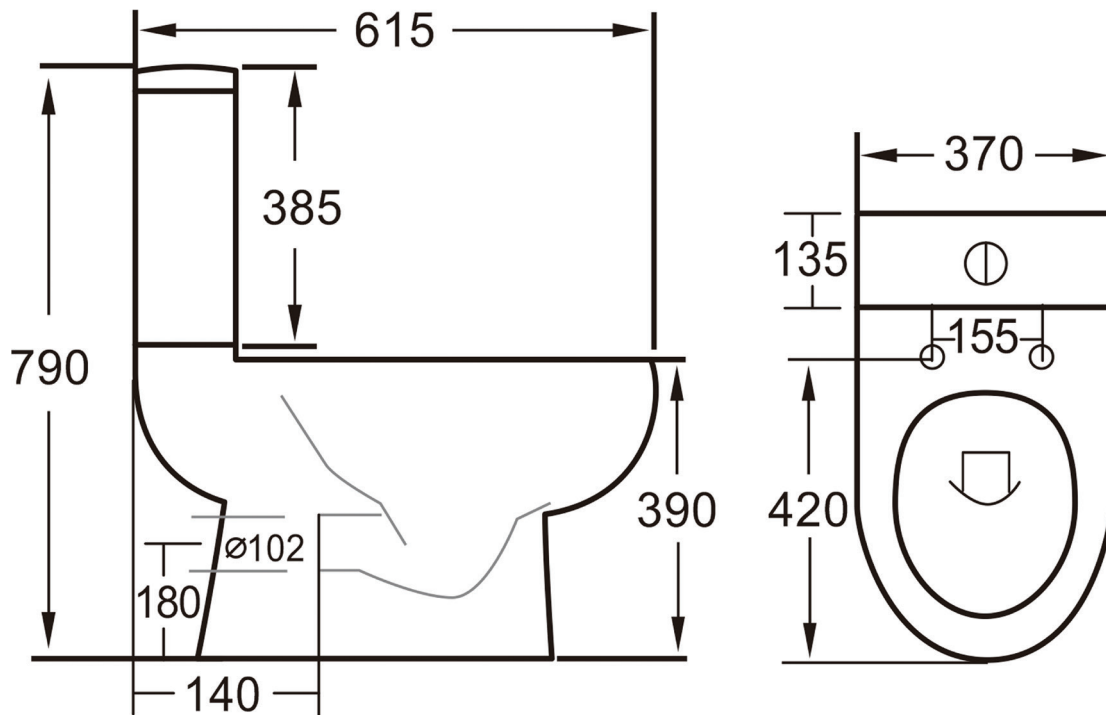

Amelie Rimless Close Coupled Open Back WC

- Codes:** **Pan:** 134.AMPANO
Cistern: 134.AMCIS
- Overall size:** 790(H) x 370 (w) x 615mm (D)
- Flushing:** WRAS approved
top dual flush push button
– 4.5/3 Ltr
- Material:** Vitreous china
- Weight:** **Pan:** 29kg
Cistern: 12kg
- Colour:** White
- Technical:** Rimless pan, WRAS approved fittings
- Note:** Seat sold separately, suitable for use with Artesan slim soft close seat (134.ASCSN) or Artesan wrap soft close seat (134.ARSCS) - as illustrated