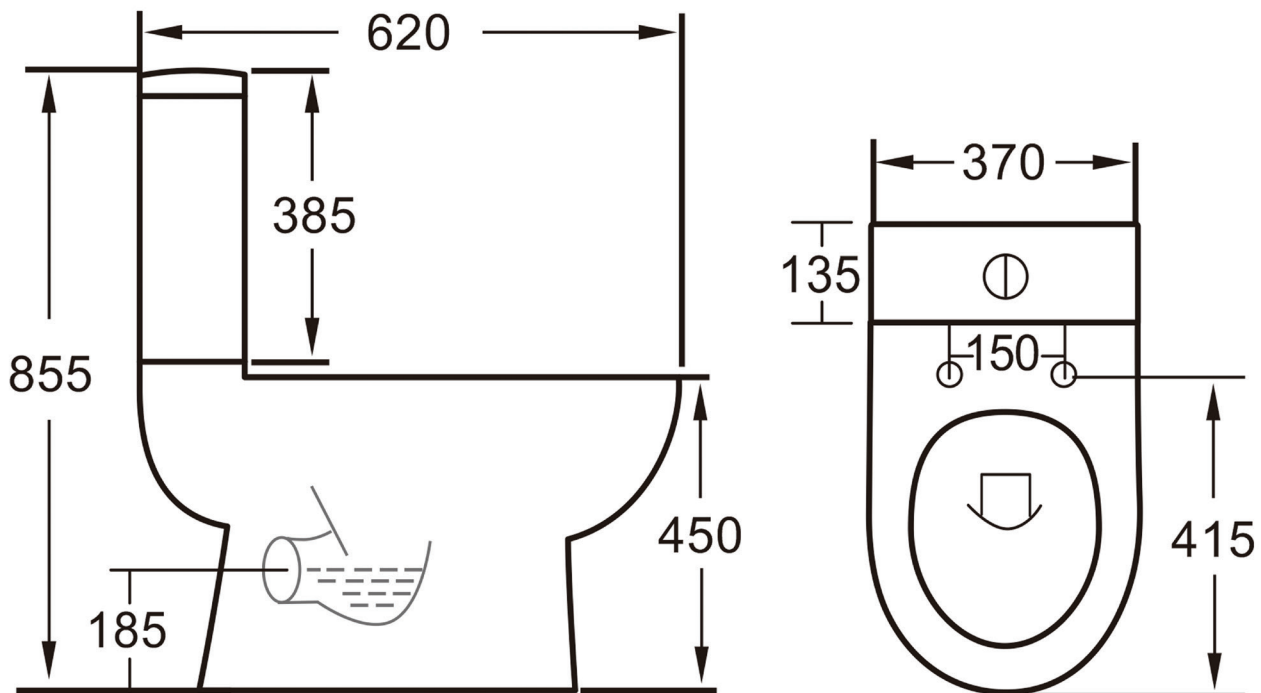

## Amelie Rimless Comfort Height Close Coupled Open Back WC

- Codes:** **Pan:** 134.AMCHCCPO  
**Cistern:** 134.AMCIS
- Overall size:** 855(H) x 370 (w) x 620mm (D)
- Flushing:** Top dual flush push button – 4.5/3 Ltr
- Material:** Vitreous china
- Weight:** 41kg combined
- Colour:** White
- Technical:** Rimless pan, WRAS approved fittings, UKCA approved.

**Note:** Seat sold separately, suitable for use with Artesan slim soft close seat (134.ASCSN) or Artesan wrap soft close seat (134.ARSCS) - as illustrated