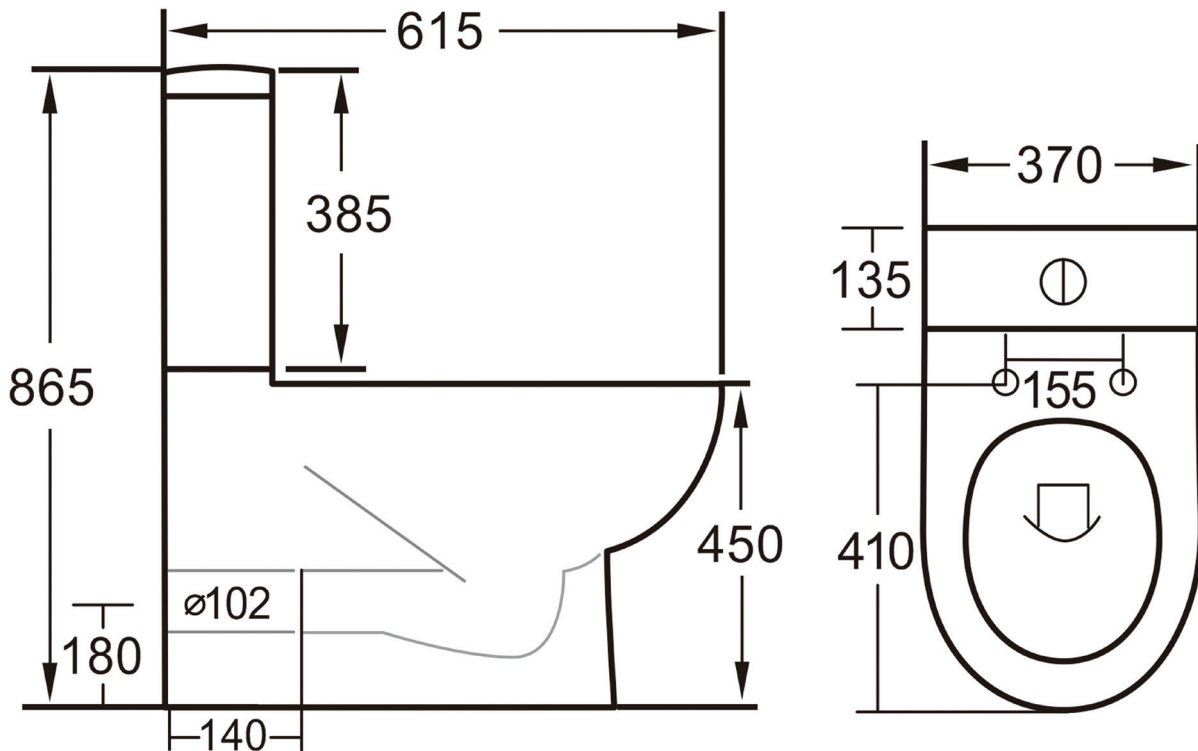

Amelie Rimless Comfort Height Close Coupled Closed Back WC

- Codes:** **Pan:** 134.AMCHCCPC
Cistern: 134.AMCIS
- Overall size:** 865(H) x 370 (w) x 615mm (D)
- Flushing:** Top dual flush push button – 4.5/3 Ltr
- Material:** Vitreous china
- Weight:** 41kg combined
- Colour:** White
- Technical:** Rimless pan, WRAS approved fittings
- Note:** Seat sold separately, suitable for use with Artesan slim soft close seat (134.ASCSCN) or Artesan wrap soft close seat (134.ARSCS) - as illustrated