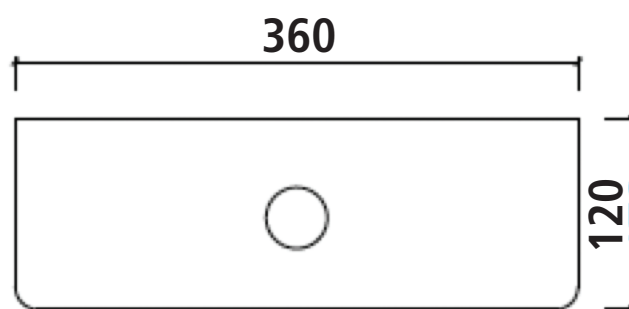

## 134.ACISC Universal Cistern CB

- CODES:** 134.ACISC  
**WEIGHT:** 10KG  
**MATERIAL:** Vitreous China  
**COLOUR:** White  
**INLET:** Left hand side  
**TECHNICAL:** Cistern with WRAS approved  
Push Button fittings  
4.5/3Ltr Flush