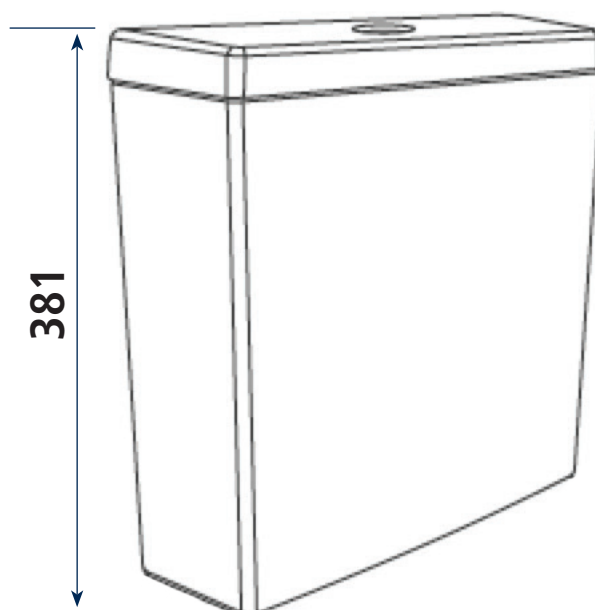

## 134.ACISC Universal Cistern CB

- CODES:** 134.ACISC  
**WEIGHT:** 10KG  
**MATERIAL:** Vitreous China  
**COLOUR:** White  
**INLET:** Left hand side  
**TECHNICAL:** Cistern with WRAS approved  
Push Button fittings  
4.5/3Ltr Flush