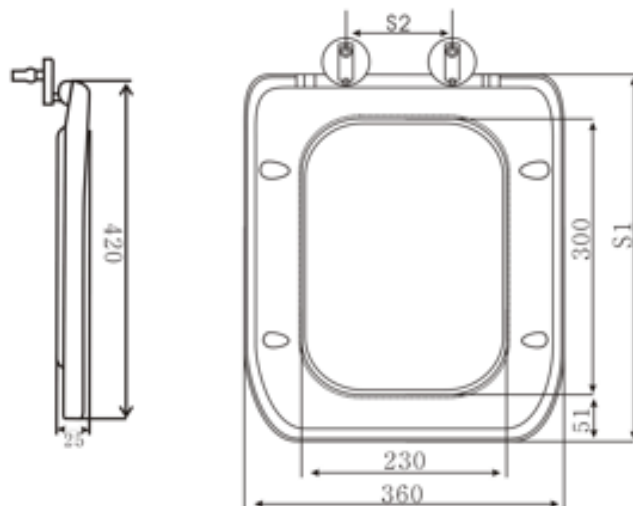

## 134.ACHSCS Annabel Square Wrap Over Soft Close Seat

S1: 420 - 480 / S2: 130 - 170mm

**Product Code:** 134.ACHSCS

**Size:** 420 x 360 x 25mm

**Weight:** 3 Kg

**Material:** UF

**Soft Close:** Yes

**Colour:** White

**Hinges:** Stainless steel

**Fixing:** One button install/release