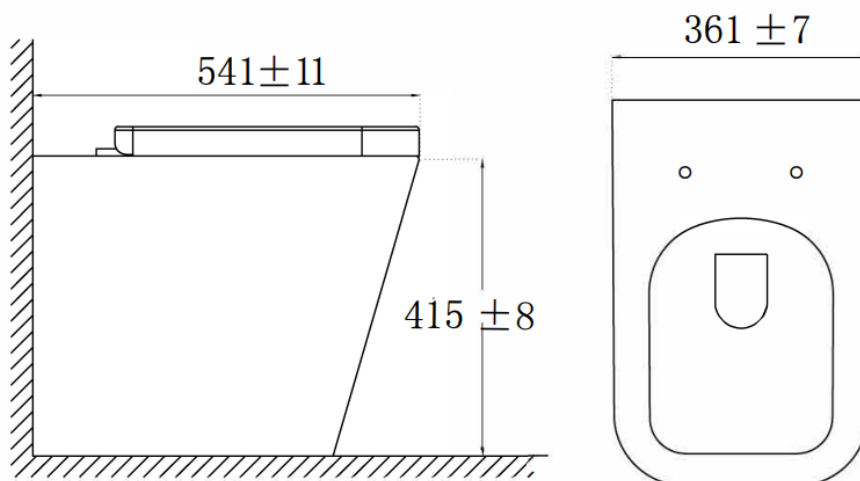

134.ACHBWP Annabel Semi-Comfort Height Rimless Back to Wall Pan

CODES: **Pan:** 134.ACHBWP
 Seat: 134.ACHSCS

SIZE: 415(H) x 361(W) x 541mm (D)

PROJECTION: 541mm

WEIGHT: 31KG

MATERIAL: Vitreous China

COLOUR: White

TECHNICAL: Rimless Comfort Height
Back to Wall Pan
Excludes Concealed Cistern
Soft Close Seat
with quick release hinges

NOTE: Items sold separately