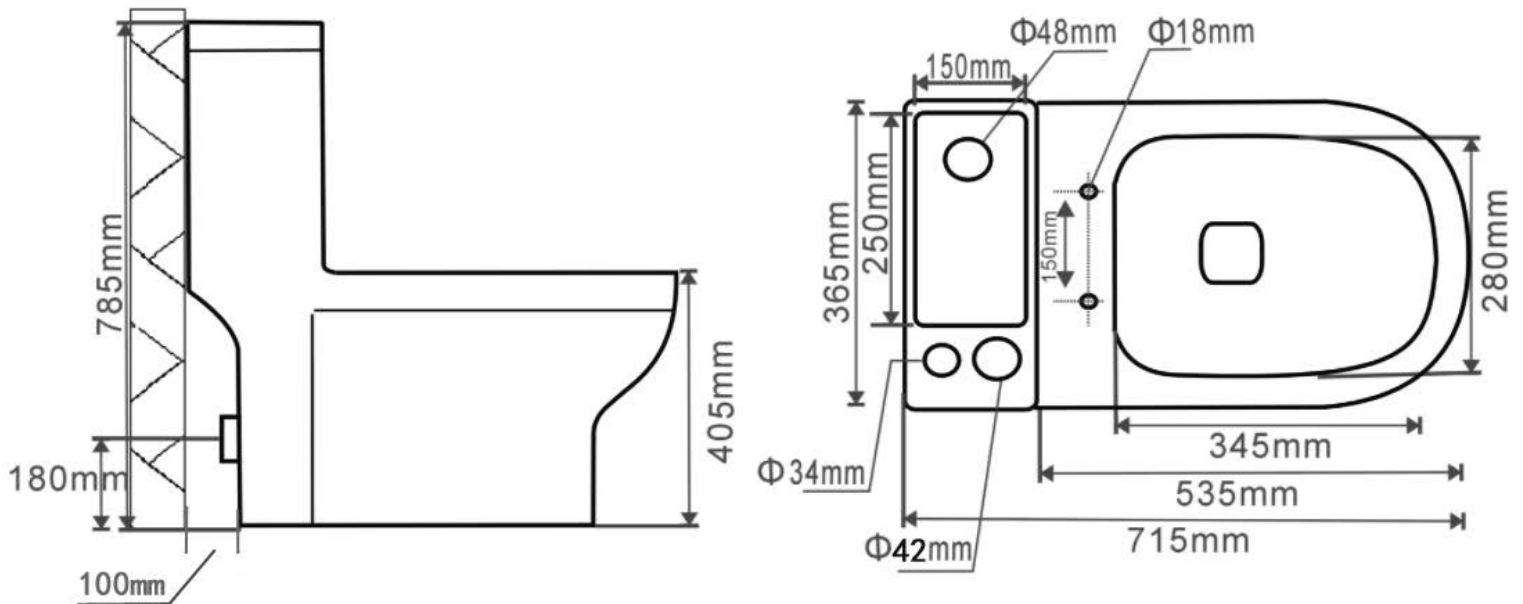

134.211 ARTESAN 2 IN 1 BASIN & WC

- CODE:** 134.211
- FLUSH:** 4.75/2.9 ltr
- TAP HOLE:** 1TH Basin
- SIZE:** 785(H) x 365(W) x 715(D)mm
- WEIGHT:** 50KG
- MATERIAL:** Vitreous
- COLOUR:** China White
- Notes:** Incl. pan, cistern with dual flush
4.75/2.9 litre and fittings
1TH Basin
Soft Close Seat
Excl. tap
Open sides for
left or right waste pipe
Only suitable with
horizontal outlet