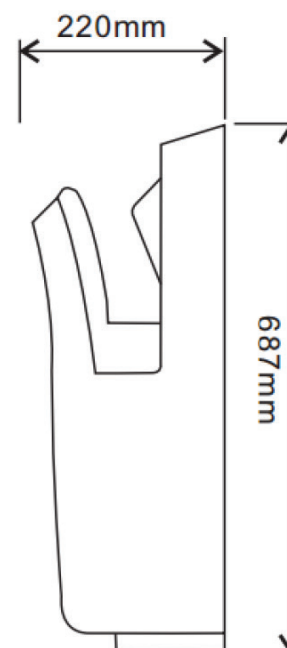

128.HDJ* Jet Blade Hand Dryer

Silver: 128.HDJS

Black: 128.HDJB

Product Code:	Silver: 128.HDJS Black: 128.HDJB
Dimensions:	687(H) x 300(W) x 220(D)mm
Voltage:	110~127V/220~240V/50HZ/60HZ
Power:	800W/1900W
Time protect:	30 Sec.
Air temperature:	38-60
Air speed:	95M/S
Drying time:	10 Seconds
Water proof:	IPX4

All dimensions are in millimetres unless otherwise stated. The information contained on this page was correct at date of issue. Fitting dimensions are provided as a guide only. Some variation may occur due to manufacturing tolerances. We pursue a policy of continuing improvement in design and performance of our products and so reserve the right to change specifications without prior notice.