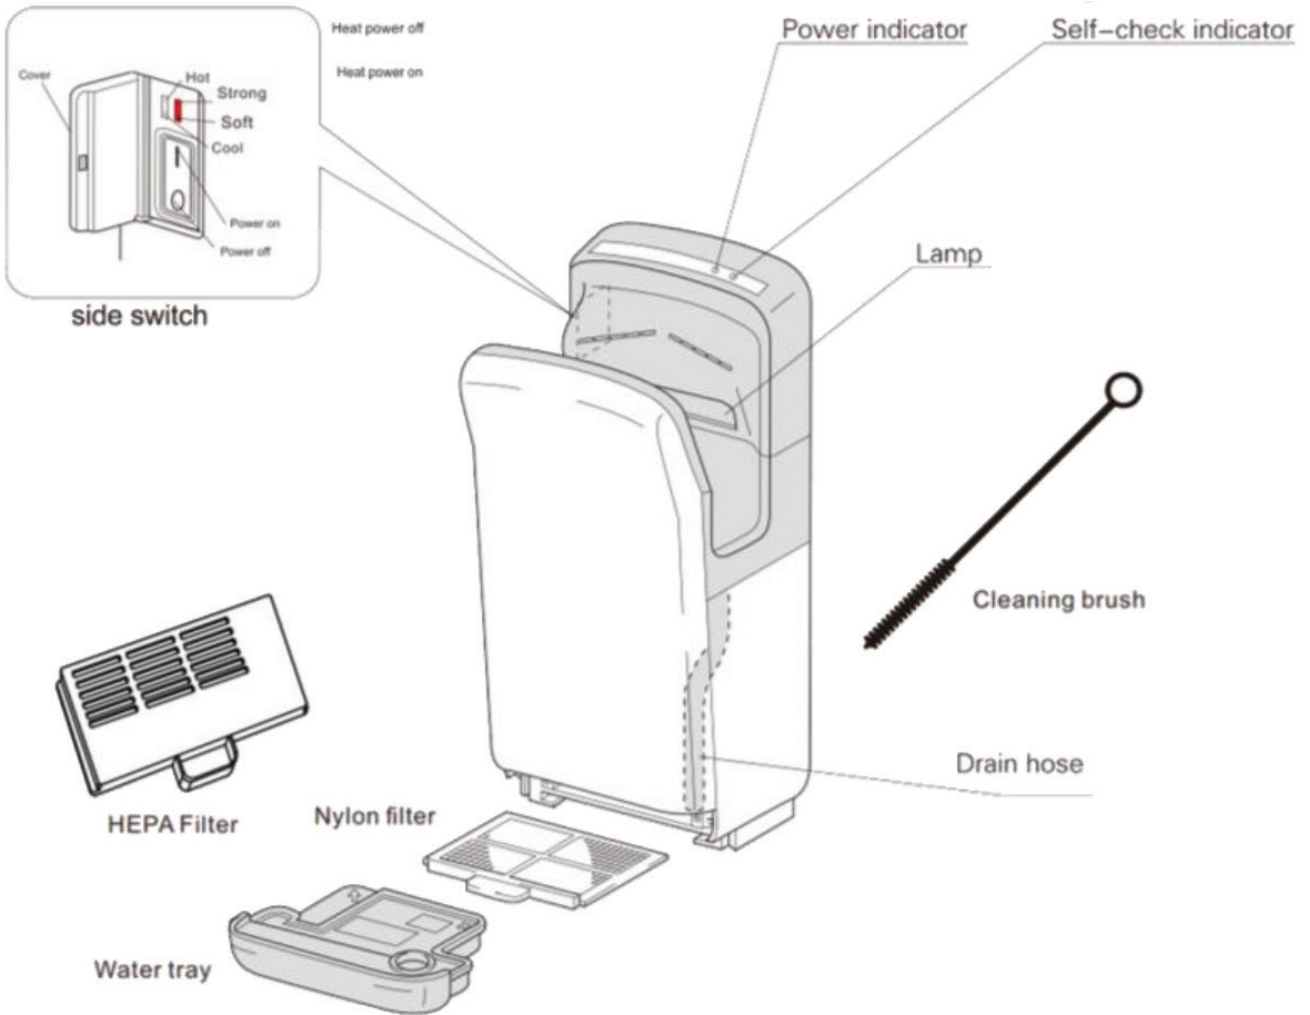

128.HDJ* Jet Blade Hand Dryer

Silver: 128.HDJS

Black: 128.HDJB

Product Code:	Silver: 128.HDJS Black: 128.HDJB
Dimensions:	687(H) x 300(W) x 220(D)mm
Voltage:	110~127V/220~240V/50HZ/60HZ
Power:	800W/1900W
Time protect:	30 Sec.
Air temperature:	38-60
Air speed:	95M/S
Drying time:	10 Seconds
Water proof:	IPX4

128.HDJS/B

Base

- **Energy Efficient:** 800 Watts (Unheated) 500 Watts (Unheated and Soft Air Flow)
- **Touch Free Operation:** Starts and stops automatically once hands are inserted.
- **No Mess:** Drain Tank Collects Waster Water Removed from Hands.
- **Quiet Operation:** Low sound level is ideal for sound sensitive areas.

How to use:

1. The hand dryer will start automatically when hands are inserted.
2. Slowly move your hands up and down through the air stream for 10 seconds.
3. The hand dryer will stop automatically after hands are removed