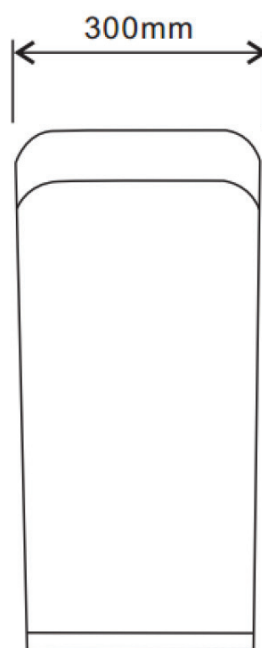

128.HDJ* Jet Blade Hand Dryer

Silver: 128.HDJS

Black: 128.HDJB

Product Code:	Silver: 128.HDJS Black: 128.HDJB
Dimensions:	687(H) x 300(W) x 220(D)mm
Voltage:	110~127V/220~240V/50HZ/60HZ
Power:	800W/1900W
Time protect:	30 Sec.
Air temperature:	38-60
Air speed:	95M/S
Drying time:	10 Seconds
Water proof:	IPX4

All dimensions are in millimetres unless otherwise stated. The information contained on this page was correct at date of issue. Fitting dimensions are provided as a guide only. Some variation may occur due to manufacturing tolerances. We pursue a policy of continuing improvement in design and performance of our products and so reserve the right to change specifications without prior notice.