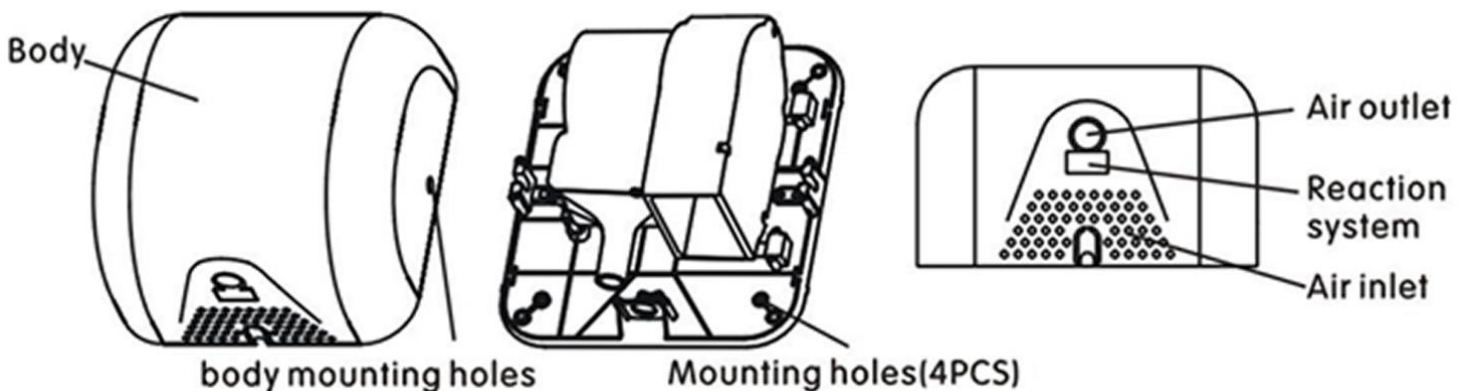

128.HDFC5/HDFW Future Hand Dryer

Chrome: 128.HDFC5

White: 128.HDFW

Product Code: Chrome: 128.HDFC5
White: 128.HDFW

Dimensions: 320(H) x 290(W) x 170(D)mm

Noise Output: 78 dB(A) at 1 Meter

Operating voltage & Power: 220-240 Vac, 50/60 Hz, 1.8 KW

Warm Air Speed Output: 80 m/s

Motor Type: 550W

Circuit Operation: Infrared Automatic, self-adjusting 9cm - 15cm

Drying Time: 10 Seconds

Timing Protection: 30 seconds auto shut off

Drip Proof: IPX1

Isolation: CLASS 2