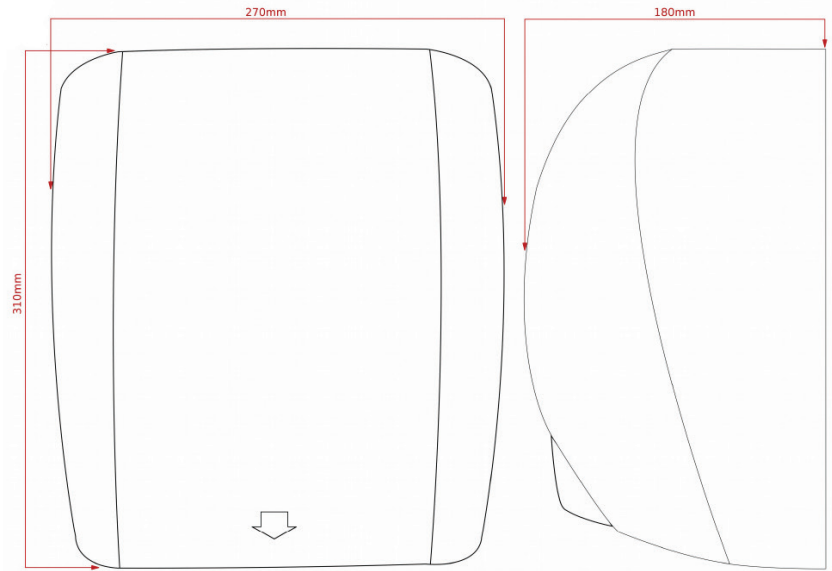

## 128.HDFC6 Future GLX Hand Dryer

**Product Code:** 128.HDFC6  
**Dimensions:** 310(H) x 270(W) x 180(D)mm  
**Finish:** Chrome  
**Noise Output:** 78 dB(A) at 1 Meter  
**Operating Voltage & Power:** 220-240 Vac, 50/60 Hz, 1.8 KW  
**Warm Air Speed Output:** 80 m/s Air Output Temperature: 113°F (45°C) – Ambient Temp. 68°F (20°C)  
**Motor Type:** 550W  
**Motor Thermal Protection:** Auto Resetting Thermostat turns unit off at 105°C (221°F).

**Heater Element:** 1250W  
**Heater Thermal Protection:** Auto Resetting Thermostat turns unit off at 85° (185°F); Thermal fuse cut unit off at 142°C (288F)  
**Circuit Operation:** Infrared Automatic, self-adjusting 9cm - 15cm  
**Timing Protection:** 30 seconds auto shut off  
**Drip proof:** IPX1  
**Isolation:** CLASS 2  
**Net Weight:** 6 kg (13.2 lbs)  
**Note:** Fast eco dryer