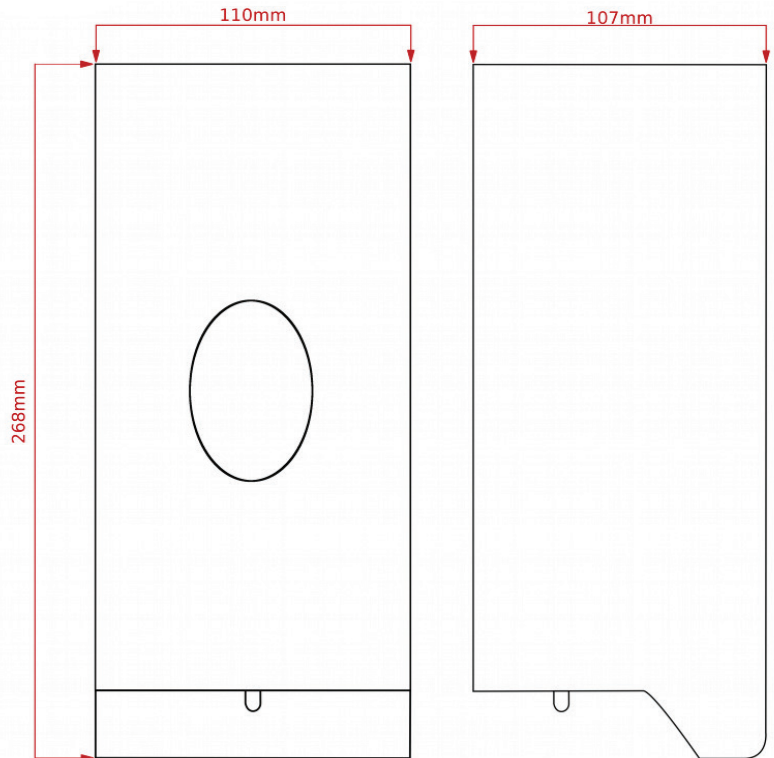

128.ASDB Brushed Stainless Steel Automatic 1 Litre Soap Dispenser

Product Code: 128.ASDB
Dimensions: 268(H) x 110(W) x 107(D)mm
Capacity: 1Ltr

- Bulk Fill Soap Dispenser
- 304 Grade Stainless Steel
- Wall Mounted
- Lockable
- Uses standard Liquid Hand Soap, Anti-Bacterial soap and Alcohol Hand Sanitiser (Max 70% alcohol content)
- Requires 6 x AA Batteries
- Automatic touch free dispensing - ultra hygienic