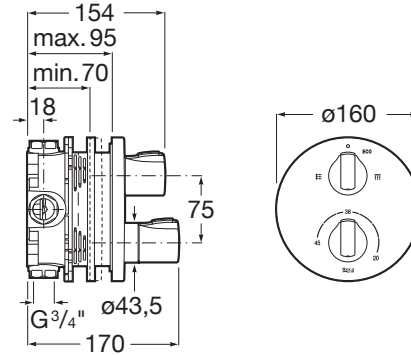

T-1000

Built-in bath-shower mixer

TECHNICAL DRAWINGS

FEATURES

- Application: Bath
- Diverter-flow regulator
- Faucet type: Thermostatic
- Faucet type (obsolete): Thermostatic
- Finish: Chrome
- Inferior free outlet
- Installation type: Built-in
- Number of water inlets: 2
- Temperature selection
- Type of cartridge: Thermostatic
- Water connection included: Not included

EverShine

Quick Reaction®

SafeTouch®

Security 38°®

COMPATIBLE WITH

Universal RocaBox

525869403

T-1000