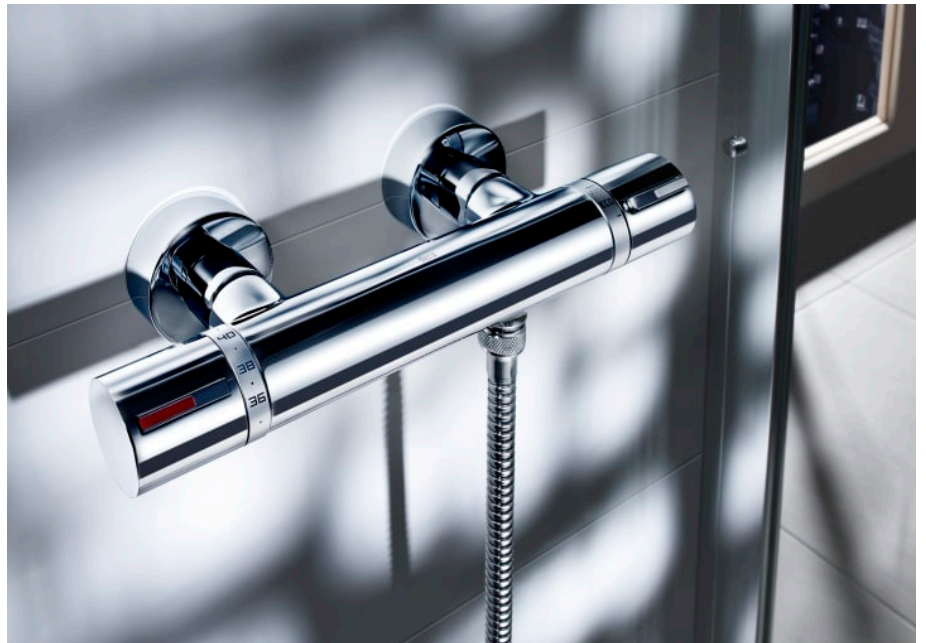

COMPATIBLE WITH

Universal RocaBox

525869403

T-1000

Roca's T-1000 thermostatic mixers are designed for maximum safety and comfort for everyday use. The collection features a minimalist and modern design to ensure it will blend harmoniously into any setting.

INSTALLATION AND USER MANUALS

[Installation manual](#)