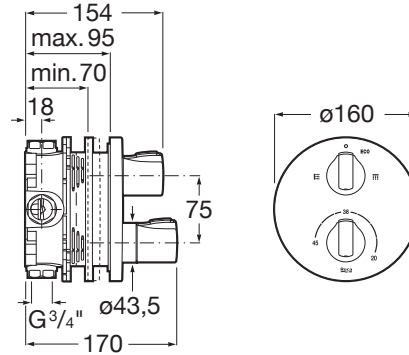

T-1000

Built-in bath-shower mixer

TECHNICAL DRAWINGS

FEATURES

- Application: Bath
- Diverter-flow regulator
- Faucet type: Thermostatic
- Faucet type (obsolete): Thermostatic
- Finish: Chrome
- Inferior free outlet
- Installation type: Built-in
- Number of water inlets: 2
- Temperature selection
- Type of cartridge: Thermostatic
- Water connection included: Not included

EverShine

Quick Reaction®

SafeTouch®

Security 38°®

COMPATIBLE WITH

Universal RocaBox

525869403

T-1000