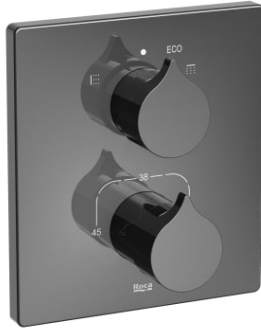

INSIGNIA

Built-in thermostatic bath-shower mixer with automatic diverter and 2 outlets
 Required: RocaBox A525869403

TECHNICAL DRAWINGS

FEATURES

- Application: Bath, Shower
- Faucet type: Thermostatic
- Installation type: Built-in
- Temperature selection
- Type of cartridge: Thermostatic

Quick Reaction®

Security 38°®

COMPATIBLE WITH

Universal RocaBox

525869403

Insignia

With soft outlines and an extraordinary elegance and personality, its slim side handle makes the difference in a modern single-lever faucet ideal for bathrooms with a clear urban character.