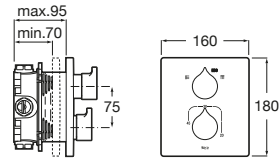

INSIGNIA

Built-in thermostatic bath-shower mixer with automatic diverter and 2 outlets
 Required: RocaBox A525869403

TECHNICAL DRAWINGS

FEATURES

- Application: Bath, Shower
- Faucet type: Thermostatic
- Installation type: Built-in
- Temperature selection
- Type of cartridge: Thermostatic

Quick Reaction®

Security 38°®

COMPATIBLE WITH

Universal RocaBox

525869403

Insignia

With soft outlines and an extraordinary elegance and personality, its slim side handle makes the difference in a modern single-lever faucet ideal for bathrooms with a clear urban character.