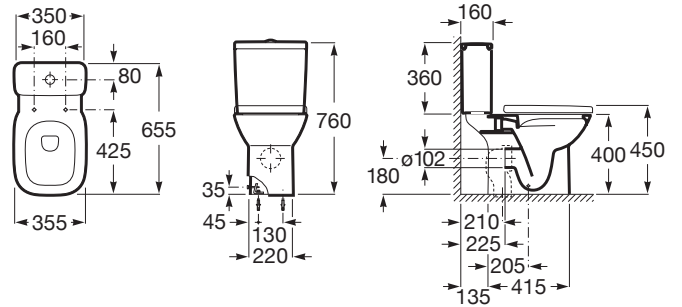

DEBBA

Close-coupled Rimless toilet with dual outlet

DIMENSIONS

Length	350 mm
Width	655 mm
Height	760 mm

COLOURS AND FINISHES

00 White

TECHNICAL DRAWINGS

FEATURES

Fixing kit: Included

Flushing system: Washdown

Installation type: Floor-standing

Outlet type: Dual

Rim type: Open

Roca Rimless®

Shape: Square

Weight (Kg): 21.6

COMPATIBLE WITH

Dual flush 4,5/3L WC
cistern with 1/2" bottom inlet

34199C..0

Soft-closing toilet seat and
cover

8019B2..U

Toilet seat and cover

8019B0..U

Toilet seat and cover