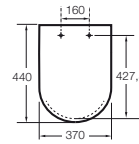

CARMEN

Soft-closing SUPRALIT® toilet seat and cover

DIMENSIONS

Length	428 mm
Width	370 mm
Height	45 mm

COLOURS AND FINISHES

00 White

TECHNICAL DRAWINGS

FEATURES

Ceramics bowl width (mm): 370

Length between the centers of bolts holes (mm): 160

Length from the centers of the bolts holes to the front of the bowl (mm):  
435

Shape: Round

Suitable for: WC

Supralit®

Antibacterial material