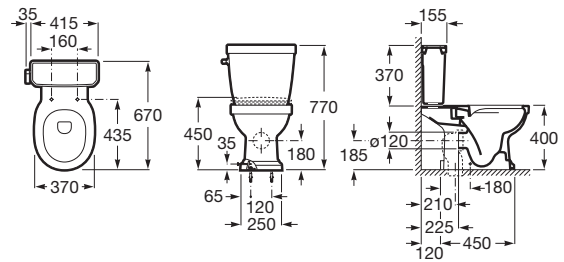

CARMEN

Vitreous china close-coupled Rimless WC with dual outlet

DIMENSIONS

Length	370 mm
Width	670 mm
Height	770 mm

COLOURS AND FINISHES

00 White

TECHNICAL DRAWINGS

FEATURES

- Flushing system: Washdown
- Installation type: Floor-standing
- Outlet type: Dual
- Roca Rimless®
- Shape: Round

COMPATIBLE WITH

Soft-closing SUPRALIT®
toilet seat and cover

801B52..B

Carmen

Carmen is a tribute to one of Roca's most iconic basins of the 1940s, which comes back with a clear vintage character to become a vitreous china and furniture collection with the latest innovations in the design of bathroom spaces.