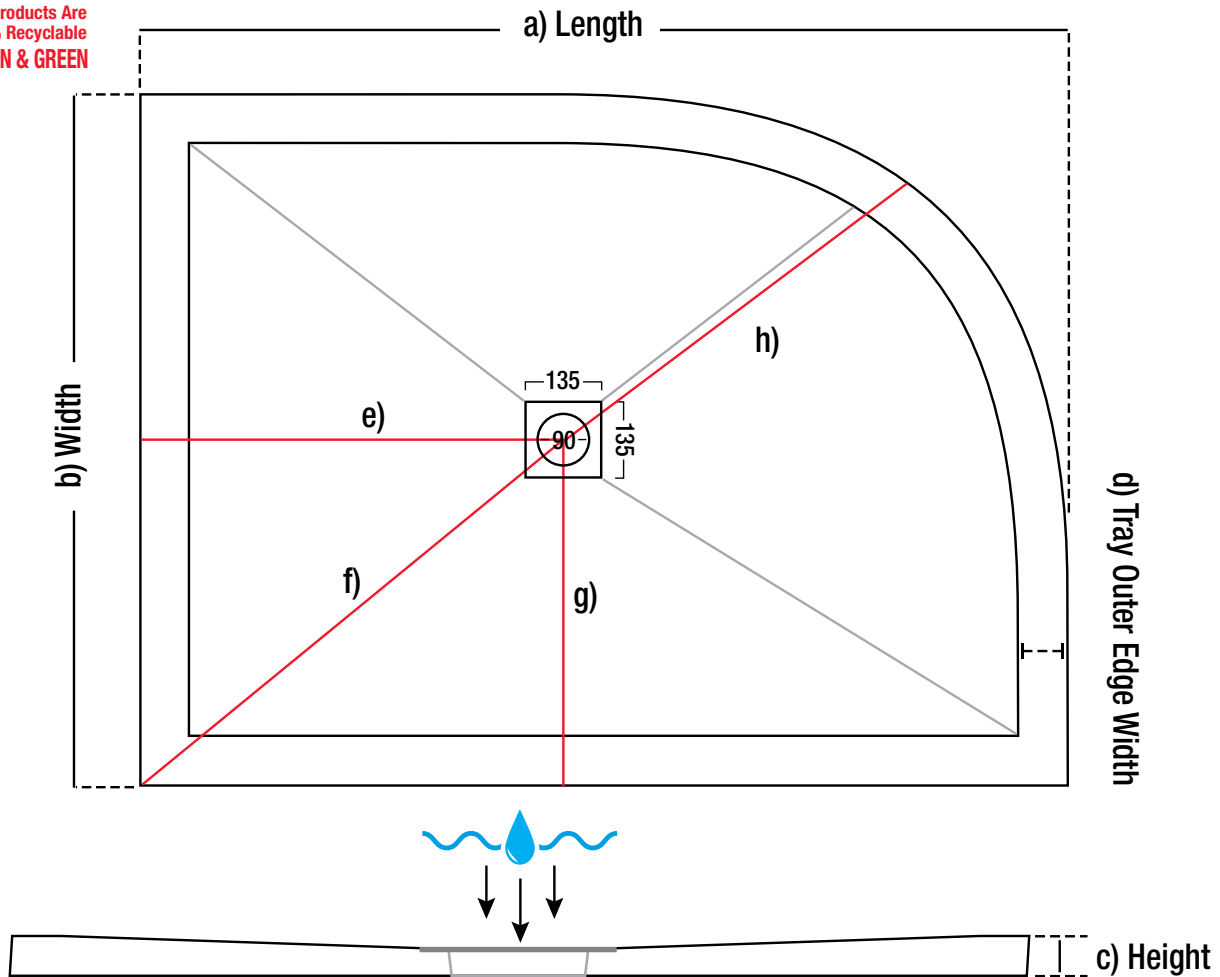

Rectangle sizes continued on the next page.

25mm - RECTANGLE ULTRA LOW PROFILE

ALL WASTE HOLE POSITIONS ARE CENTER POINT OF THE SHOWER TRAY

25mm - RECTANGLE ULTRA LOW PROFILE

Dimensions are for the TM25 Symmetry Shower Trays

All measurements are in millimetres (mm)

= Also available in Permanent Anti-Slip

a - Length (actual size mm)	b - Width (actual size mm)	c - Height Tray heights vary (mm)	d - Outer Edge (mm)	Weight (kg)	Also Available in Anti-Slip
1600 (1598)	800 (798)	24 - 27	60	50	
1600 (1598)	900 (898)	24 - 27	60	54	
1700 (1698)	700 (698)	24 - 27	60	50	-
1700 (1698)	760 (758)	24 - 27	60	53	-
1700 (1698)	800 (798)	24 - 27	60	55	
1700 (1698)	900 (898)	24 - 27	60	63	
1800 (1798)	800 (798)	24 - 27	60	63	-
1800 (1798)	900 (898)	24 - 27	60	65	-

25mm - QUADRANT ULTRA LOW PROFILE

ALL WASTE HOLE POSITIONS ARE CENTER POINT OF THE SHOWER TRAY.

25mm - QUADRANT ULTRA LOW PROFILE

Dimensions are for the TM25 Symmetry Shower Trays

All measurements are in millimetres (mm)