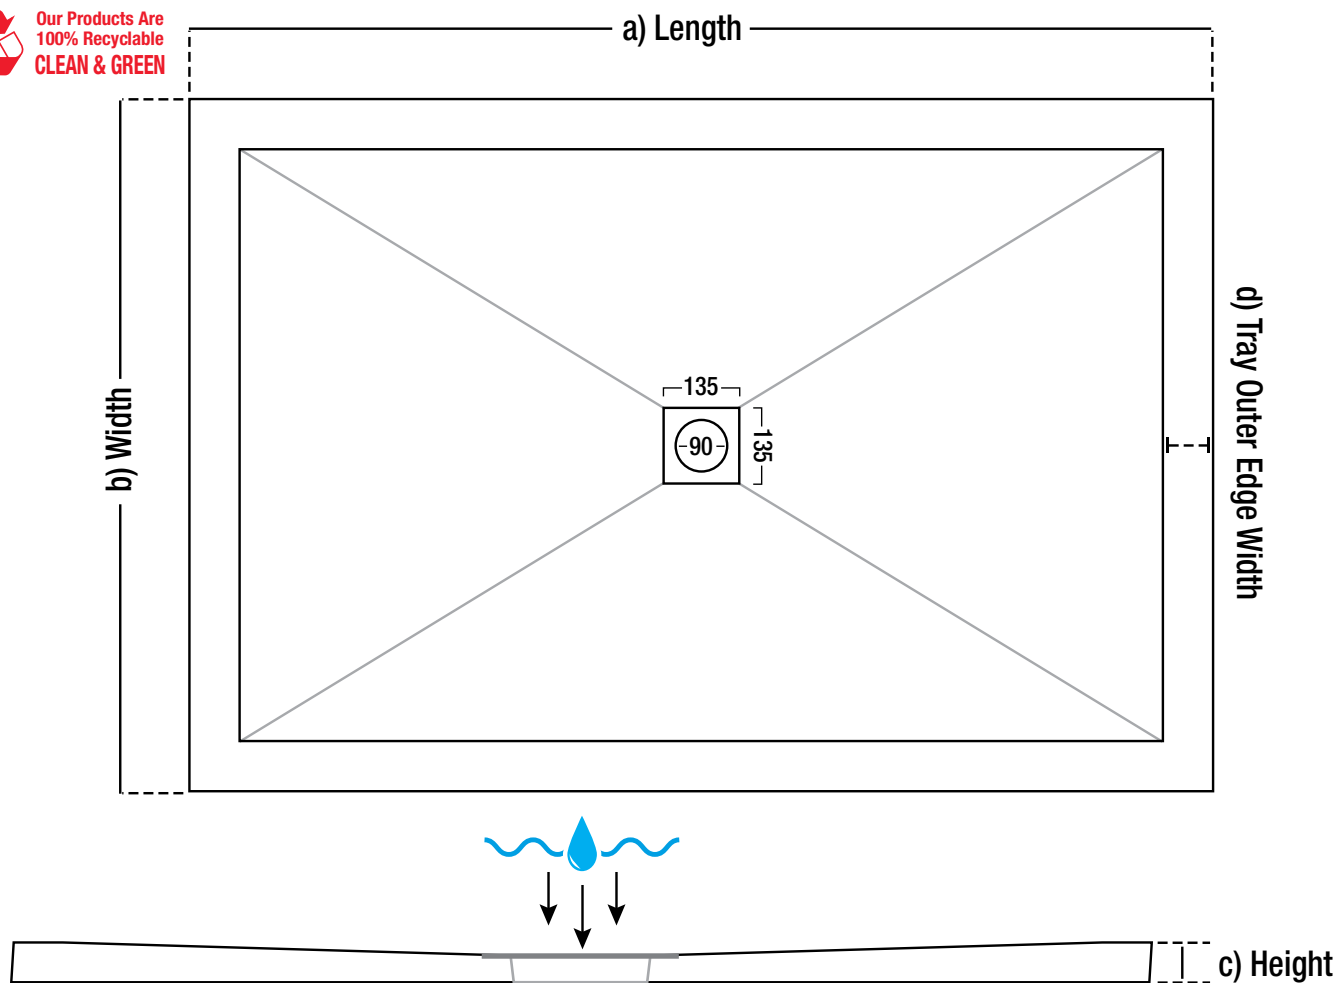

100% STONE RESIN

 **25** SYMMETRY[®]

DIMENSION SPECIFICATIONS

www.tmuk.net

25mm - SQUARE ULTRA LOW PROFILE

ALL WASTE HOLE POSITIONS ARE CENTER POINT OF THE SHOWER TRAY

25mm - SQUARE ULTRA LOW PROFILE

Dimensions are for the TM25 Symmetry Shower Trays

25mm - RECTANGLE ULTRA LOW PROFILE

ALL WASTE HOLE POSITIONS ARE CENTER POINT OF THE SHOWER TRAY

25mm - RECTANGLE ULTRA LOW PROFILE

Dimensions are for the TM25 Symmetry Shower Trays

All measurements are in millimetres (mm)

Rectangle sizes continued on the next page.

25mm - RECTANGLE ULTRA LOW PROFILE

ALL WASTE HOLE POSITIONS ARE CENTER POINT OF THE SHOWER TRAY

25mm - RECTANGLE ULTRA LOW PROFILE

Dimensions are for the TM25 Symmetry Shower Trays

25mm - QUADRANT ULTRA LOW PROFILE

ALL WASTE HOLE POSITIONS ARE CENTER POINT OF THE SHOWER TRAY.

25mm - QUADRANT ULTRA LOW PROFILE

Dimensions are for the TM25 Symmetry Shower Trays

All measurements are in millimetres (mm)