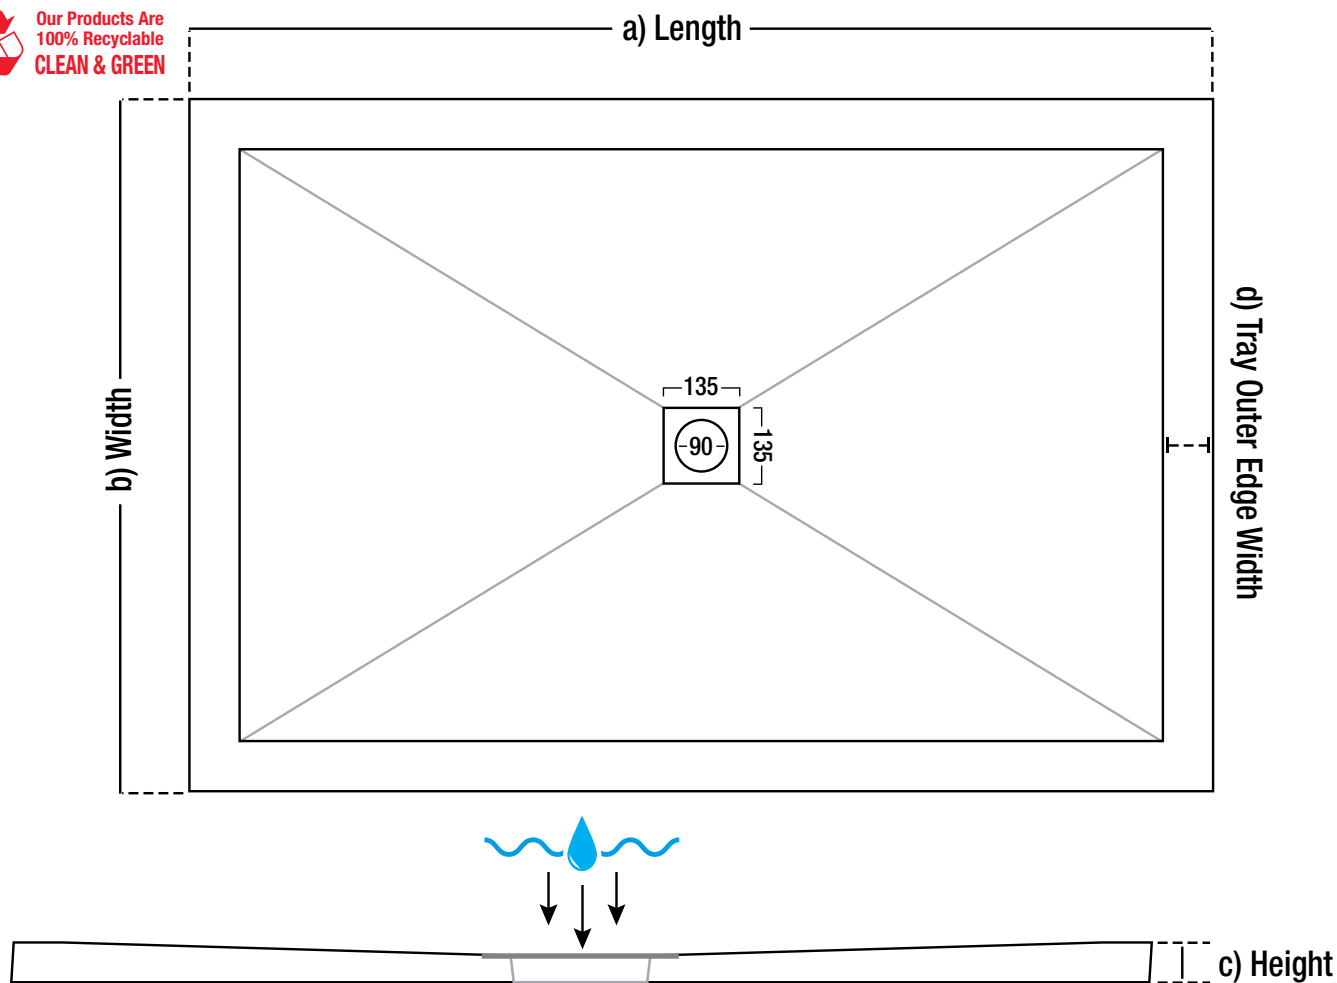

25mm - RECTANGLE ULTRA LOW PROFILE

ALL WASTE HOLE POSITIONS ARE CENTER POINT OF THE SHOWER TRAY

25mm - RECTANGLE ULTRA LOW PROFILE

Dimensions are for the TM25 Symmetry Shower Trays

All measurements are in millimetres (mm)

Rectangle sizes continued on the next page.

25mm - RECTANGLE ULTRA LOW PROFILE

ALL WASTE HOLE POSITIONS ARE CENTER POINT OF THE SHOWER TRAY

25mm - RECTANGLE ULTRA LOW PROFILE

Dimensions are for the TM25 Symmetry Shower Trays

25mm - QUADRANT ULTRA LOW PROFILE

ALL WASTE HOLE POSITIONS ARE CENTER POINT OF THE SHOWER TRAY.

25mm - QUADRANT ULTRA LOW PROFILE

Dimensions are for the TM25 Symmetry Shower Trays

All measurements are in millimetres (mm)