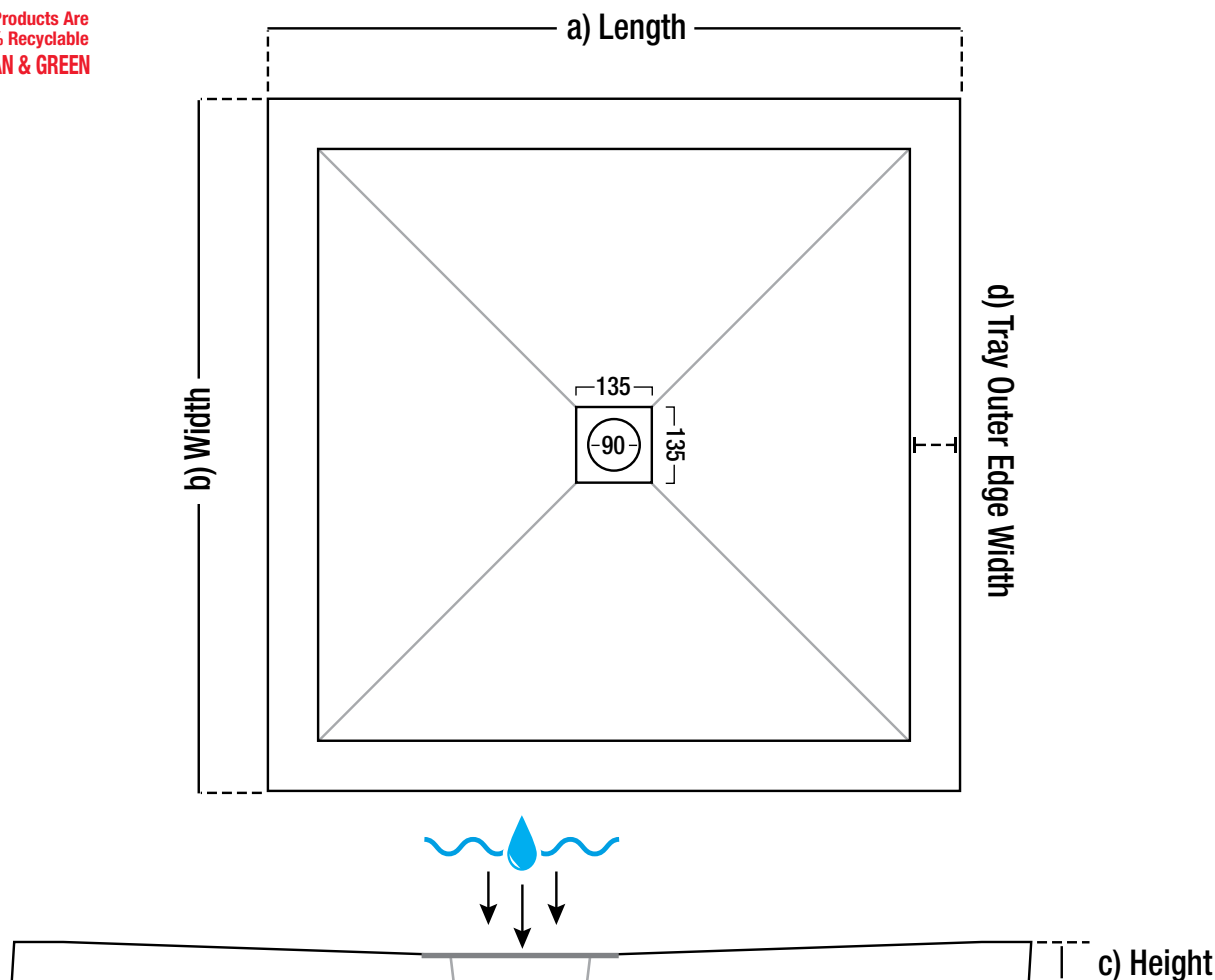

100% STONE RESIN

 **25** SYMMETRY[®]

DIMENSION SPECIFICATIONS

www.tmuk.net

25mm - SQUARE ULTRA LOW PROFILE

ALL WASTE HOLE POSITIONS ARE CENTER POINT OF THE SHOWER TRAY

25mm - SQUARE ULTRA LOW PROFILE

Dimensions are for the TM25 Symmetry Shower Trays

25mm - RECTANGLE ULTRA LOW PROFILE

ALL WASTE HOLE POSITIONS ARE CENTER POINT OF THE SHOWER TRAY

25mm - RECTANGLE ULTRA LOW PROFILE

Dimensions are for the TM25 Symmetry Shower Trays

All measurements are in millimetres (mm)

Rectangle sizes continued on the next page.

25mm - RECTANGLE ULTRA LOW PROFILE

ALL WASTE HOLE POSITIONS ARE CENTER POINT OF THE SHOWER TRAY

25mm - RECTANGLE ULTRA LOW PROFILE

Dimensions are for the TM25 Symmetry Shower Trays

25mm - QUADRANT ULTRA LOW PROFILE

ALL WASTE HOLE POSITIONS ARE CENTER POINT OF THE SHOWER TRAY.

25mm - QUADRANT ULTRA LOW PROFILE

Dimensions are for the TM25 Symmetry Shower Trays

All measurements are in millimetres (mm)