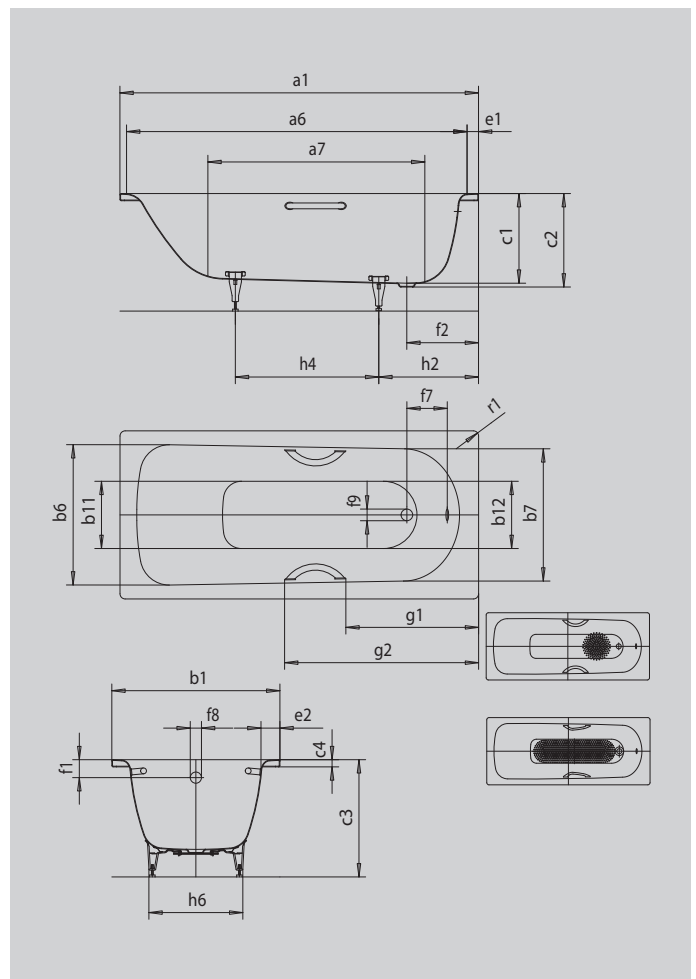

# SANIFORM PLUS SANIFORM PLUS STAR

- one-seater bath with waste at foot end
- classic four-cornered model
- also available with grips
- made of KALDEWEI steel enamel

Similar illustration

Model		363
External length	$a_1$	1700 mm
Internal length (top)	$a_6$	1530 mm
Internal length (bottom)	$a_7$	1150 mm
External width	$b_1$	700 mm
Internal width (top)	$b_6; b_7$	550; 530 mm
Internal width (bottom)	$b_{11}; b_{12}$	390; 350 mm
Depth inside	$c_1$	400 mm
Depth incl. waste hole	$c_2$	410 mm
Height with feet	$c_3$	545 - 560 mm
Height of rim	$c_4$	32 mm
Width of rim (foot end; long side)	$e_1; e_2$	70; 75 mm
Distance top edge to centre of overflow hole	$f_1$	63 mm
Distance bath edge to centre of waste hole	$f_2$	310 mm
Distance centre of waste hole to centre of overflow hole	$f_7$	212 mm
Diameter of overflow hole	$f_8$	Ø 52 mm
Diameter of waste hole	$f_9$	Ø 52 mm
Distance foot end of bath edge to centre of foot	$h_2$	450 mm
Distance between the feet	$h_4$	740 mm
Width of feet max.	$h_6$	380 mm
External radius	$r_1$	8 mm
Water volume		111 l
Net weight		47 kg
Diameter of anti-slip		Ø 288 mm
Full anti-slip		850 x 240 mm