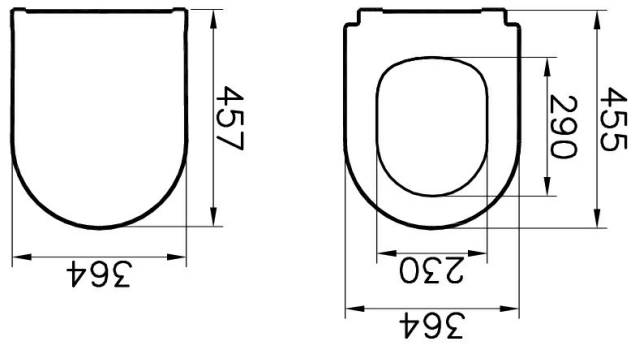

Description

VitrA reserves the right to make changes in products and technical details without prior notice.

All drawings contain the necessary measurements which are subject to standard tolerances. For exact measurements, in particular for customized installation scenarios, it can only be taken from the finished ceramic product.