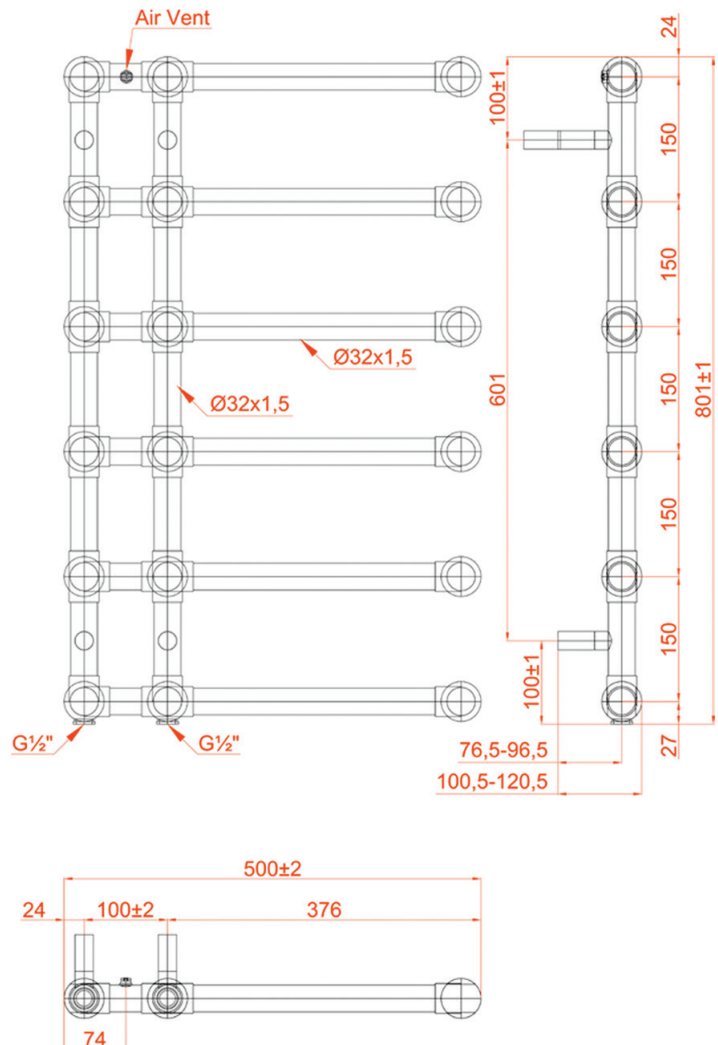

### Radiator Specification

**Finish:** Chrome

**Material:** Steel

**Warranty:** 10-year manufacture

**Connections:** ½"

**Max working pressure:** 10 bar

### Features and Benefits

Highly polished chrome in a traditional style

Hang your towels with ease on the stylish cantilevered tubes

**Additional:** Excludes Valves

Code	Finish	Height (mm)	Length (mm)	Depth (mm)	Pipe Centres (mm)	Output (Watts)	Output (BTUs)	Weight (kg)
02.CRTR58	Chrome	800	500	100,5 -120,5	100 + 2	157	536	4.5

All dimensions are in millimetres unless otherwise stated. The information contained on this page was correct at date of issue. Fitting dimensions are provided as a guide only. Some variation may occur due to manufacturing tolerances. We pursue a policy of continuing improvement in design and performance of our products and so reserve the right to change specifications without prior notice.