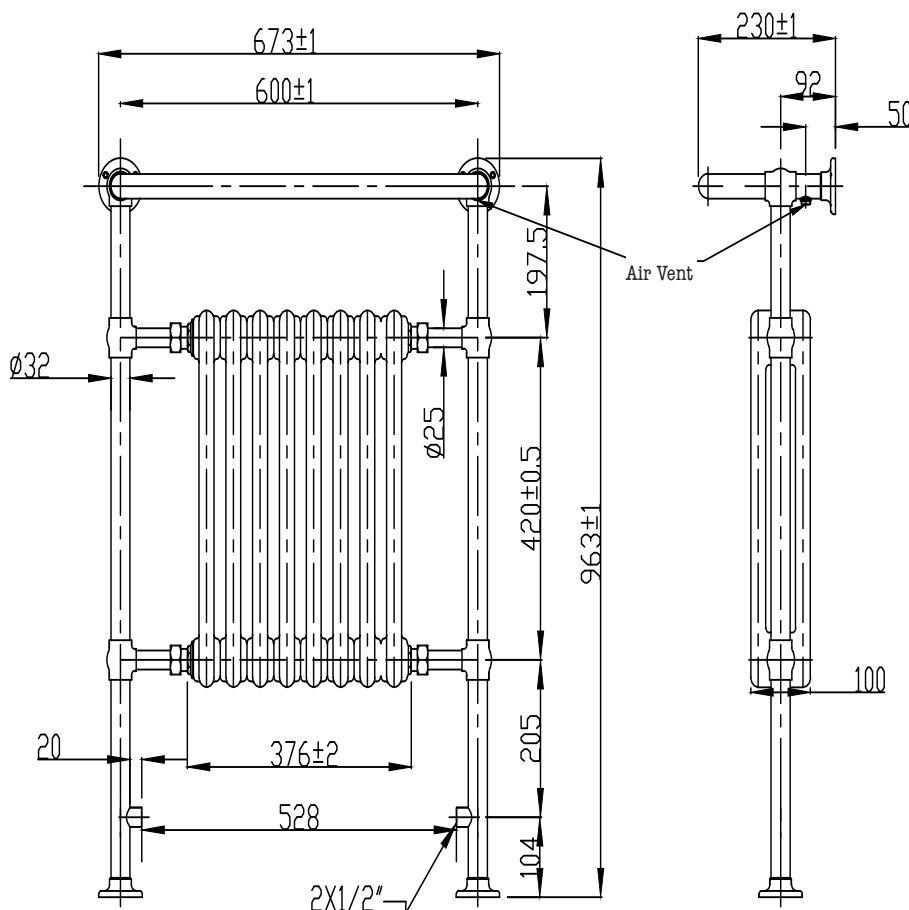

01.CTR Canterbury Chrome and White Radiator

Radiator Specification

Finish: Chrome & white

Material: Steel

Warranty: 10-year manufacture

Connections: 1/2"

Max working pressure: 10 bar

Features and Benefits

Traditional style mixed with contemporary functionality

Excellent heat output

Additional:

Excludes Valves

Not suitable for use with heating element

Code	Finish	Height (mm)	Length (mm)	Depth (mm)	Pipe Centres (mm)	Output (Watts at 60°)	Output (BTUs at 60°)	Weight (kg)
01.CTR	Chrome & white	963	673	230	528	1032	3521	22

All dimensions are in millimetres unless otherwise stated. The information contained on this page was correct at date of issue. Fitting dimensions are provided as a guide only. Some variation may occur due to manufacturing tolerances. We pursue a policy of continuing improvement in design and performance of our products and so reserve the right to change specifications without prior notice.