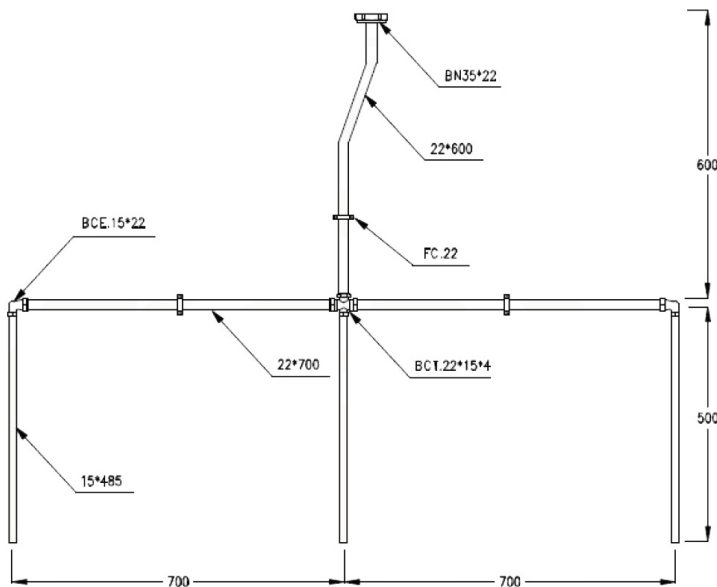

147.UPR3 Base Exposed Urinal Pipework (3 Bowl fitting)

Product Code: 147.UPR3
Weight: 1.5 Kg
Material: Steel
Colour: Steel
Note: Suitable for Ceramic Cistern

	1PCS/22*600		
	2PCS/22*700		
	3PCS/15*485		
	3/FC.22		1/BN.35*22
	1/BCT.22*15*4		2/BCE.15*22

All dimensions are in millimetres unless otherwise stated. The information contained on this page was correct at date of issue. Fitting dimensions are provided as a guide only. Some variation may occur due to manufacturing tolerances. We pursue a policy of continuing improvement in design and performance of our products and so reserve the right to change specifications without prior notice.