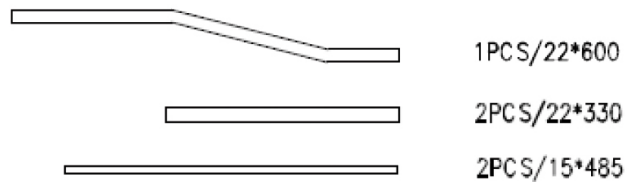

147.UPR2 Base Exposed Urinal Pipework (2 Bowl fitting)

Product Code: 147.UPR2
Weight: 1.03 Kg
Material: Steel
Colour: Steel
Note: Suitable for Ceramic Cistern