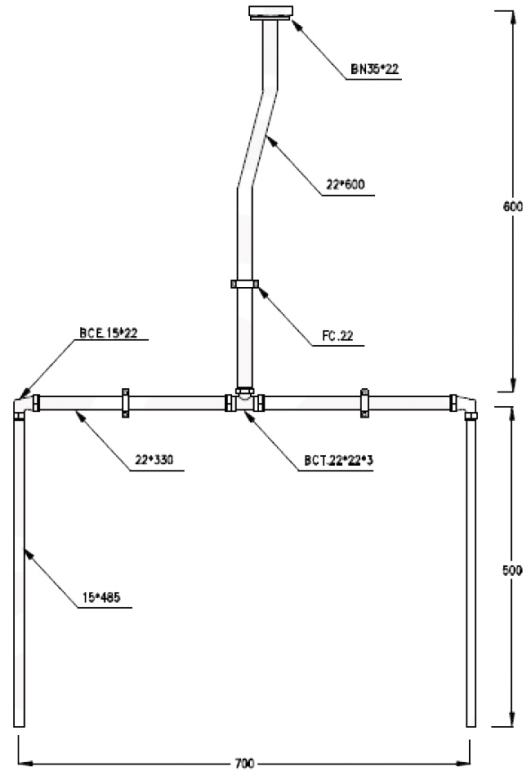

147.UPR2 Base Exposed Urinal Pipework (2 Bowl fitting)

Product Code: 147.UPR2
Weight: 1.03 Kg
Material: Steel
Colour: Steel
Note: Suitable for Ceramic Cistern